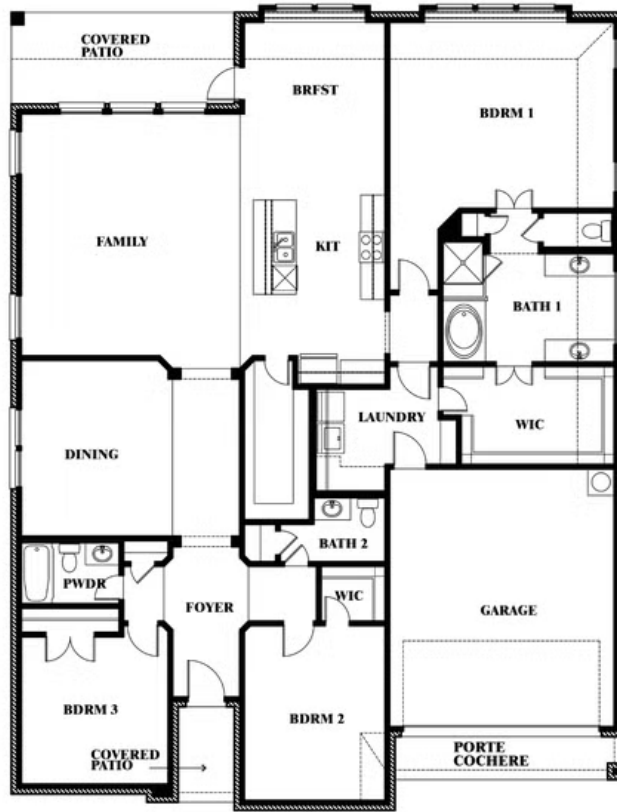

Caraway

HOMES FROM
\$509,990

CLASSIC SERIES

SOMERSET CLASSIC 60S

3308 LAKEMONT DRIVE, MANSFIELD, TX 76084

2,519
SQUARE FEET

3
BEDROOMS

2.5
BATHROOMS

2
CAR GARAGE

ELEVATION AS

Document generated Nov 21, 2024. Prices, plans, square footage, features and materials are subject to change at any time without notice and vary among communities. Listed prices are for informational purposes only, are not binding, and do not create any contractual obligation(s). The price of any home is dependent on numerous factors, all of which are unique to a specific home, and is not guaranteed until specified in a binding contract. Pricing of elevations and additional optional beds/baths vary per plan. Some plans require a premium homesite. Please ask the Community Manager for details. Renderings of homes are artist concepts and may not reflect exact colors and materials.

Caraway

SOMERSET CLASSIC 60S

3308 LAKEMONT DRIVE, MANSFIELD, TX 76084

This brochure is for general informational purposes and is to be used as a guide only. Changes may be made during the development process and floorplans, dimensions, fixtures, fittings, finishes and specifications are subject to change without notice. Window placement, balcony configuration, wardrobe sizes and living areas may vary slightly within each plan type. EQUAL HOUSING OPPORTUNITY