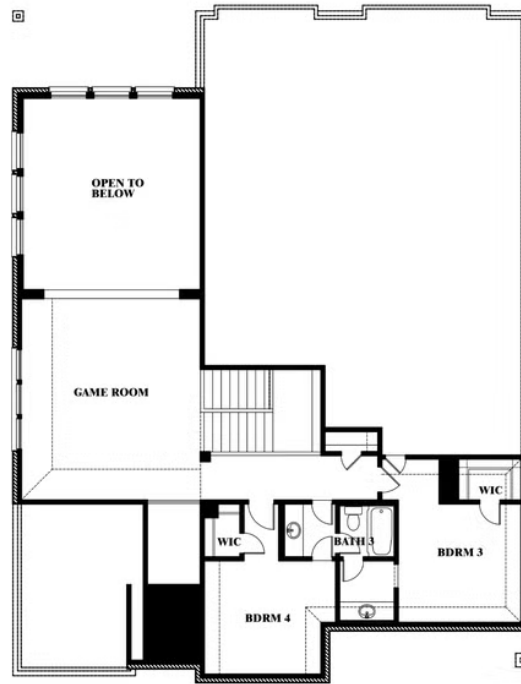

Bellflower

SOMERSET CLASSIC 60S

3308 LAKEMONT DRIVE, MANSFIELD, TX 76084

Bellflower