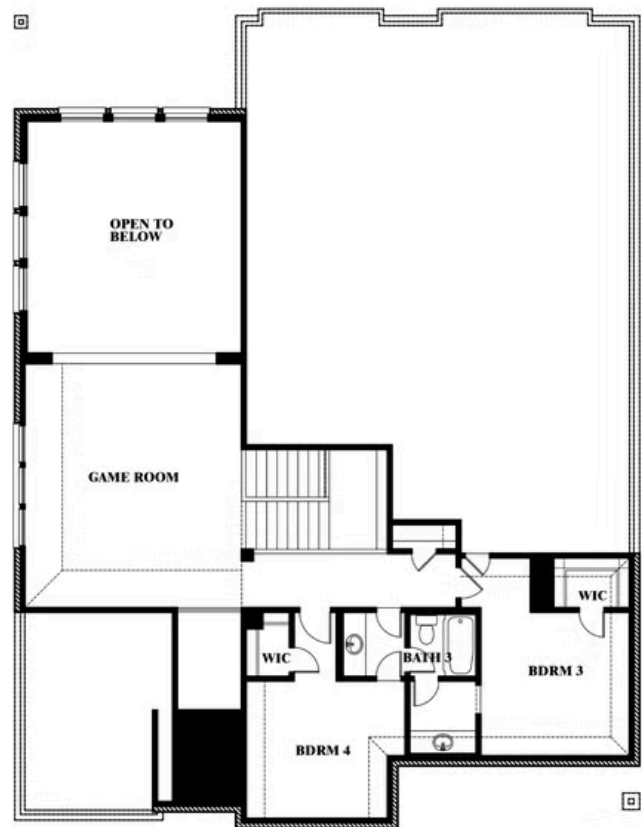

Bellflower

HOMES FROM
\$584,990

CLASSIC SERIES

SOMERSET CLASSIC 60S

3308 LAKEMONT DRIVE, MANSFIELD, TX 76084

3,527
SQUARE FEET

4
BEDROOMS

3.5
BATHROOMS

2
CAR GARAGE

ELEVATION D

ELEVATION A

ELEVATION A

ELEVATION AS

ELEVATION AS

ELEVATION B

ELEVATION B

ELEVATION C

ELEVATION C

Bellflower

SOMERSET CLASSIC 60S

3308 LAKEMONT DRIVE, MANSFIELD, TX 76084

Bellflower

This brochure is for general informational purposes and is to be used as a guide only. Changes may be made during the development process and floorplans, dimensions, fixtures, fittings, finishes and specifications are subject to change without notice. Window placement, balcony configuration, wardrobe sizes and living areas may vary slightly within each plan type. EQUAL HOUSING OPPORTUNITY