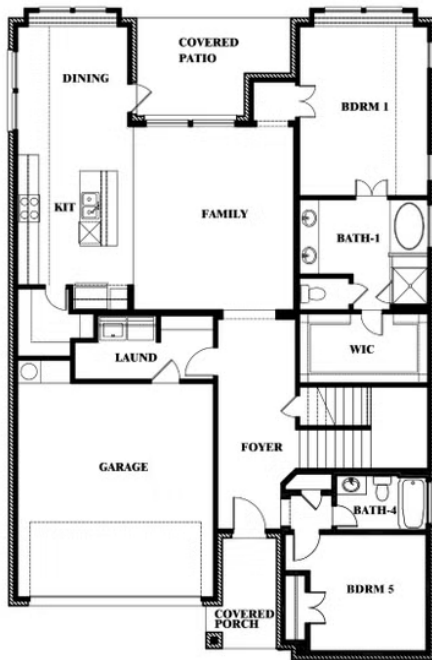

Violet

SOMERSET CLASSIC 50S

3308 LAKEMONT DRIVE, MANSFIELD, TX 76084

VIOLET FLOOR PLAN WITH OPTIONAL BEDROOM AT STUDY

Violet
Opt. Bed 5 & Bath 4 at Study