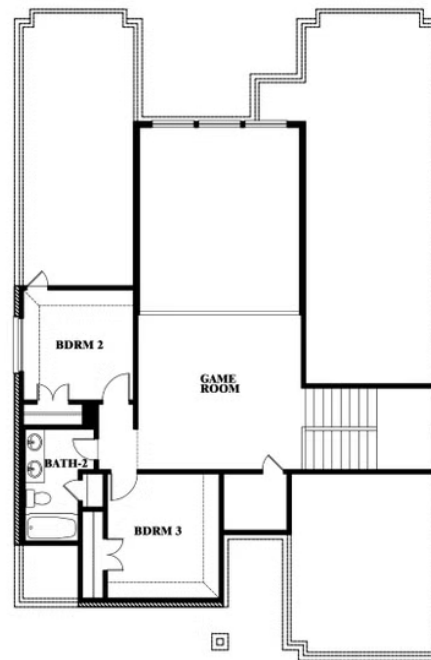

Violet

SOMERSET CLASSIC 50S

3308 LAKEMONT DRIVE, MANSFIELD, TX 76084

VIOLET FLOOR PLAN WITH OPTIONAL BEDROOM AT STUDY

Violet
Opt. Bed 5 & Bath 4 at Study