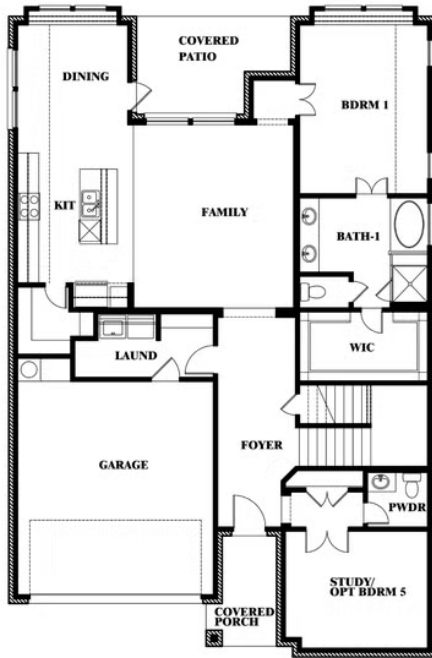

Violet

VIOLET FLOOR PLAN

SOMERSET CLASSIC 50S

3308 LAKEMONT DRIVE, MANSFIELD, TX 76084

Violet