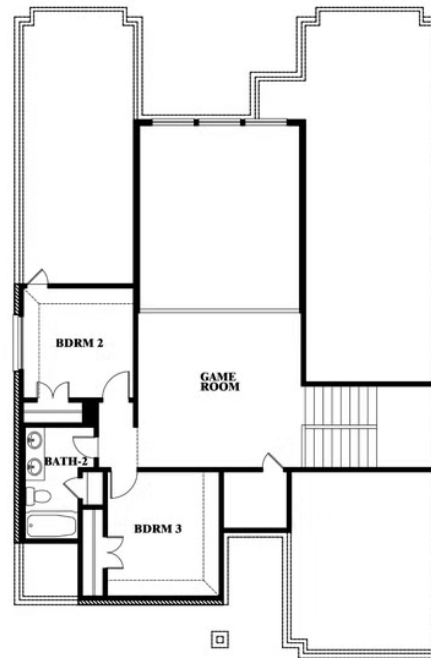

Violet

VIOLET FLOOR PLAN

SOMERSET CLASSIC 50S

3308 LAKEMONT DRIVE, MANSFIELD, TX 76084

Violet