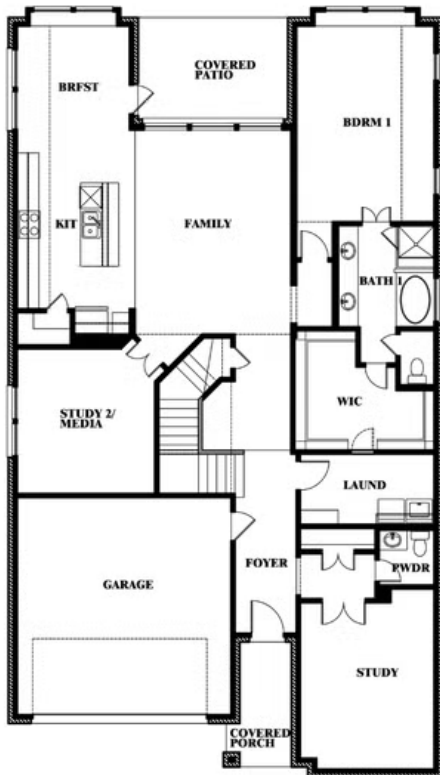

Rose III

ROSE III FLOOR PLAN

SOMERSET CLASSIC 50S

3308 LAKEMONT DRIVE, MANSFIELD, TX 76084

Rose III

This brochure is for general informational purposes and is to be used as a guide only. Changes may be made during the development process and floorplans, dimensions, fixtures, fittings, finishes and specifications are subject to change without notice. Window placement, balcony configuration, wardrobe sizes and living areas may vary slightly within each plan type. EQUAL HOUSING OPPORTUNITY