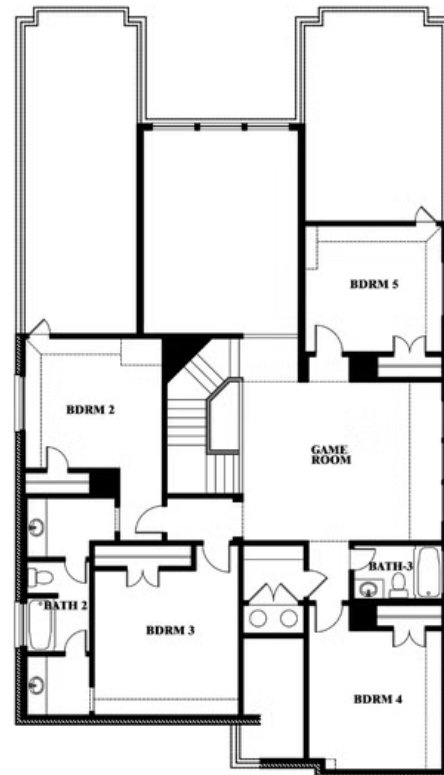

Rose III

ROSE III FLOOR PLAN

SOMERSET CLASSIC 50S

3308 LAKEMONT DRIVE, MANSFIELD, TX 76084

Rose III

This brochure is for general informational purposes and is to be used as a guide only. Changes may be made during the development process and floorplans, dimensions, fixtures, fittings, finishes and specifications are subject to change without notice. Window placement, balcony configuration, wardrobe sizes and living areas may vary slightly within each plan type. EQUAL HOUSING OPPORTUNITY