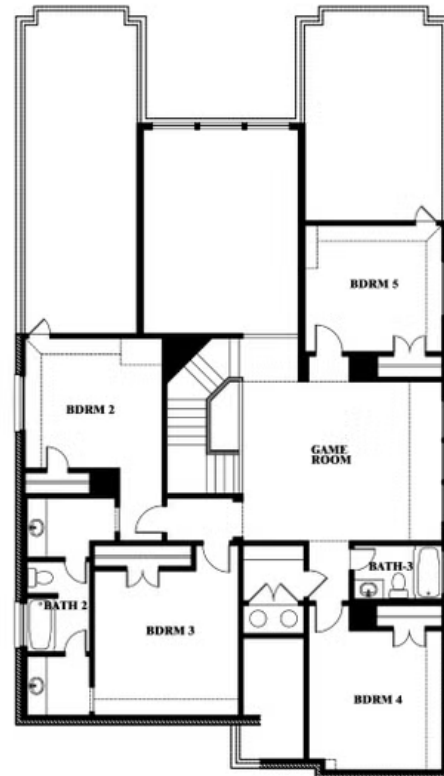

Rose III

SOMERSET CLASSIC 50S

3308 LAKEMONT DRIVE, MANSFIELD, TX 76084

ROSE III FLOOR PLAN WITH OPTIONAL BED & BATH AT STUDY

Rose III Opt. Bed & Bath at Study

This brochure is for general informational purposes and is to be used as a guide only. Changes may be made during the development process and floorplans, dimensions, fixtures, fittings, finishes and specifications are subject to change without notice. Window placement, balcony configuration, wardrobe sizes and living areas may vary slightly within each plan type. EQUAL HOUSING OPPORTUNITY

Document generated Nov 21, 2024. Prices, plans, square footage, features and materials are subject to change at any time without notice and vary among communities. Listed prices are for informational purposes only, are not binding, and do not create any contractual obligation(s). The price of any home is dependent on numerous factors, all of which are unique to a specific home, and is not guaranteed until specified in a binding contract. Pricing of elevations and additional optional beds/baths vary per plan. Some plans require a premium homesite. Please ask the Community Manager for details. Renderings of homes are artist concepts and may not reflect exact colors and materials.