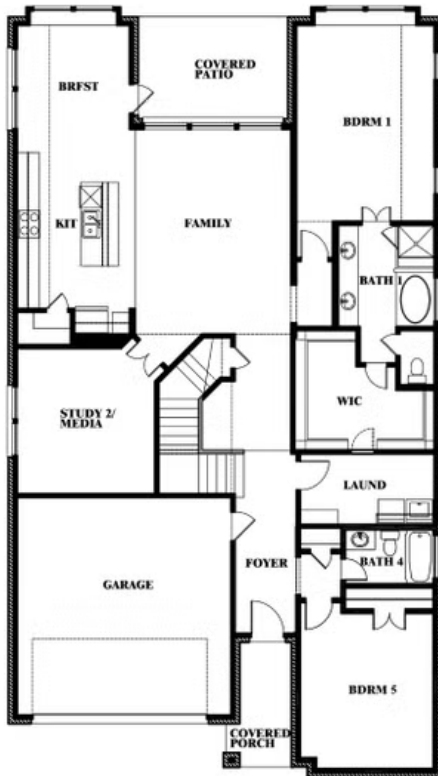

Rose III

SOMERSET CLASSIC 50S

3308 LAKEMONT DRIVE, MANSFIELD, TX 76084

ROSE III FLOOR PLAN WITH OPTIONAL BED & BATH AT STUDY

Rose III Opt. Bed & Bath at Study

This brochure is for general informational purposes and is to be used as a guide only. Changes may be made during the development process and floorplans, dimensions, fixtures, fittings, finishes and specifications are subject to change without notice. Window placement, balcony configuration, wardrobe sizes and living areas may vary slightly within each plan type. EQUAL HOUSING OPPORTUNITY

Document generated Nov 21, 2024. Prices, plans, square footage, features and materials are subject to change at any time without notice and vary among communities. Listed prices are for informational purposes only, are not binding, and do not create any contractual obligation(s). The price of any home is dependent on numerous factors, all of which are unique to a specific home, and is not guaranteed until specified in a binding contract. Pricing of elevations and additional optional beds/baths vary per plan. Some plans require a premium homesite. Please ask the Community Manager for details. Renderings of homes are artist concepts and may not reflect exact colors and materials.