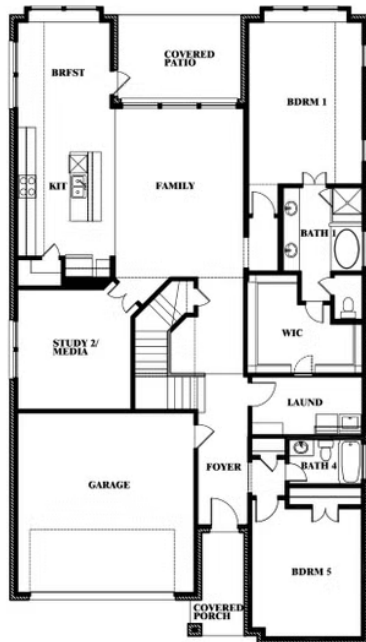

Rose

SOMERSET CLASSIC 50S

3308 LAKEMONT DRIVE, MANSFIELD, TX 76084

ROSE FLOOR PLAN WITH OPTIONAL BED & BATH AT STUDY

Rose
Opt. Bed & Bath at Study