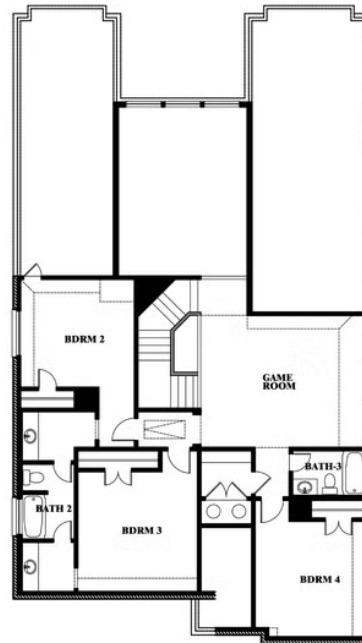

Rose

ROSE FLOOR PLAN

SOMERSET CLASSIC 50S

3308 LAKEMONT DRIVE, MANSFIELD, TX 76084

Rose