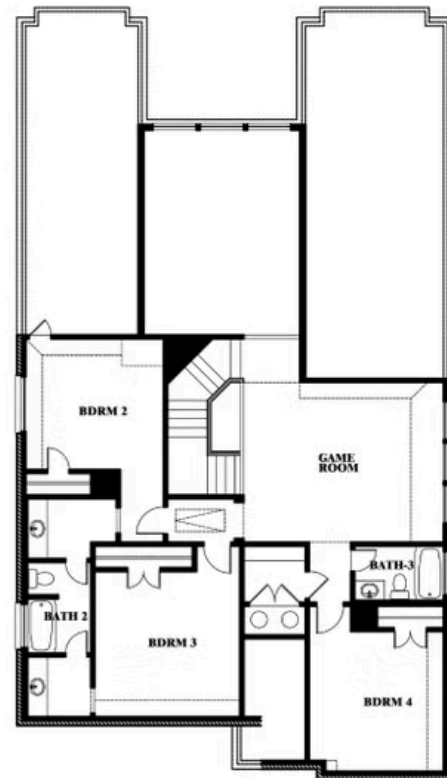

Rose

HOMES FROM
\$541,990

CLASSIC SERIES

SOMERSET CLASSIC 50S

3308 LAKEMONT DRIVE, MANSFIELD, TX 76084

3,359
SQUARE FEET

4
BEDROOMS

3.5
BATHROOMS

ELEVATION D

ELEVATION D

Rose

ROSE FLOOR PLAN

SOMERSET CLASSIC 50S

3308 LAKEMONT DRIVE, MANSFIELD, TX 76084

Rose

This brochure is for general informational purposes and is to be used as a guide only. Changes may be made during the development process and floorplans, dimensions, fixtures, fittings, finishes and specifications are subject to change without notice. Window placement, balcony configuration, wardrobe sizes and living areas may vary slightly within each plan type. EQUAL HOUSING OPPORTUNITY

Rose

SOMERSET CLASSIC 50S

3308 LAKEMONT DRIVE, MANSFIELD, TX 76084

ROSE FLOOR PLAN WITH OPTIONAL BED & BATH AT STUDY

Rose
Opt. Bed & Bath at Study

This brochure is for general informational purposes and is to be used as a guide only. Changes may be made during the development process and floorplans, dimensions, fixtures, fittings, finishes and specifications are subject to change without notice. Window placement, balcony configuration, wardrobe sizes and living areas may vary slightly within each plan type. EQUAL HOUSING OPPORTUNITY