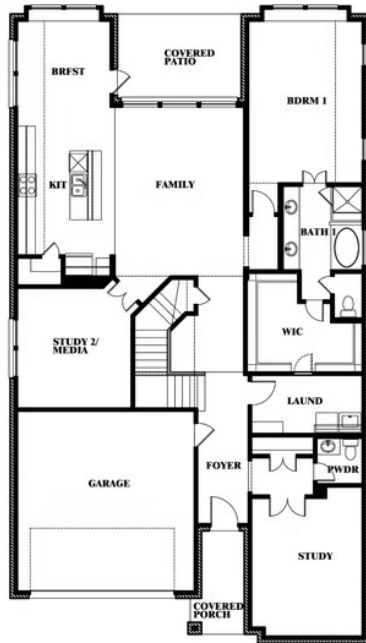

Rose

ROSE FLOOR PLAN

SOMERSET CLASSIC 50S

3308 LAKEMONT DRIVE, MANSFIELD, TX 76084

Rose