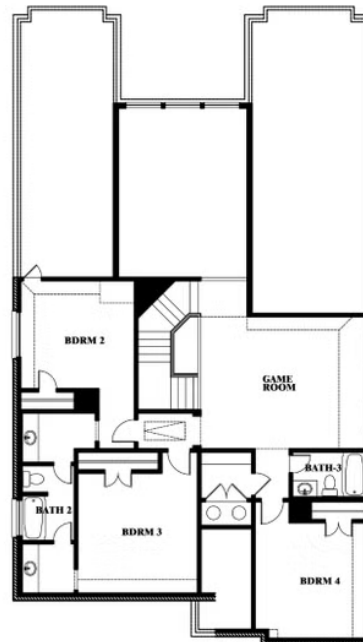

Rose

SOMERSET CLASSIC 50S

3308 LAKEMONT DRIVE, MANSFIELD, TX 76084

ROSE FLOOR PLAN WITH OPTIONAL BED & BATH AT STUDY

Rose
Opt. Bed & Bath at Study