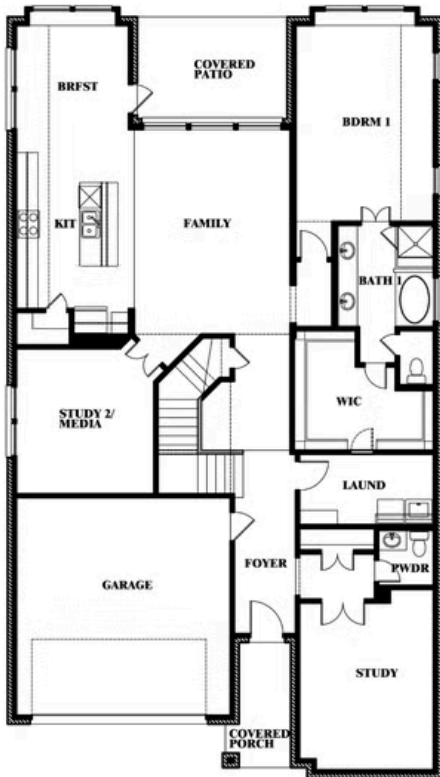

Rose

HOMES FROM
\$541,990

CLASSIC SERIES

SOMERSET CLASSIC 50S

3308 LAKEMONT DRIVE, MANSFIELD, TX 76084

3,359
SQUARE FEET

4
BEDROOMS

3.5
BATHROOMS

2
CAR GARAGE

ELEVATION A

ELEVATION AS

ELEVATION AS

ELEVATION B

ELEVATION B

ELEVATION C

ELEVATION C

ELEVATION D

ELEVATION D

Rose

ROSE FLOOR PLAN

SOMERSET CLASSIC 50S

3308 LAKEMONT DRIVE, MANSFIELD, TX 76084

Rose

This brochure is for general informational purposes and is to be used as a guide only. Changes may be made during the development process and floorplans, dimensions, fixtures, fittings, finishes and specifications are subject to change without notice. Window placement, balcony configuration, wardrobe sizes and living areas may vary slightly within each plan type. EQUAL HOUSING OPPORTUNITY

Rose

SOMERSET CLASSIC 50S

3308 LAKEMONT DRIVE, MANSFIELD, TX 76084

ROSE FLOOR PLAN WITH OPTIONAL BED & BATH AT STUDY

Rose
Opt. Bed & Bath at Study

This brochure is for general informational purposes and is to be used as a guide only. Changes may be made during the development process and floorplans, dimensions, fixtures, fittings, finishes and specifications are subject to change without notice. Window placement, balcony configuration, wardrobe sizes and living areas may vary slightly within each plan type. EQUAL HOUSING OPPORTUNITY