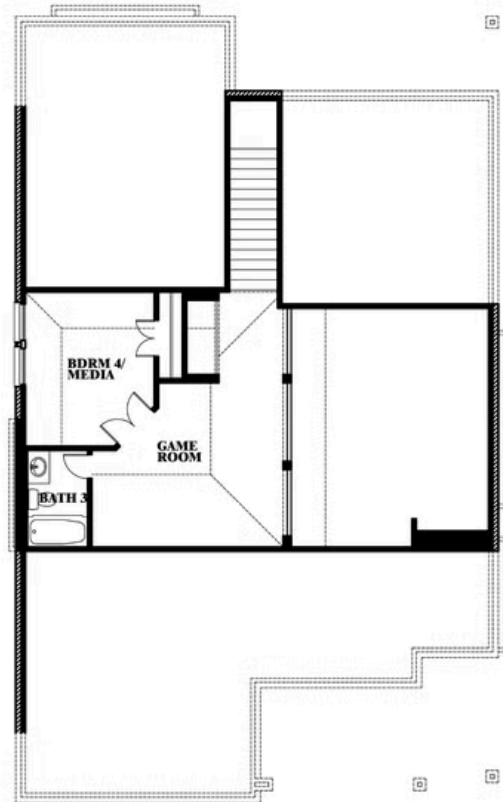

Dogwood III

HOMES FROM
\$469,990

CLASSIC SERIES

SOMERSET CLASSIC 50S

3308 LAKEMONT DRIVE, MANSFIELD, TX 76084

2,333
SQUARE FEET

4
BEDROOMS

3.0
BATHROOMS

2
CAR GARAGE

ELEVATION A

ELEVATION ES

ELEVATION ES

ELEVATION FS

ELEVATION FS

ELEVATION G

ELEVATION G

ELEVATION GS

ELEVATION GS

Dogwood III

SOMERSET CLASSIC 50S

3308 LAKEMONT DRIVE, MANSFIELD, TX 76084

Dogwood III

This brochure is for general informational purposes and is to be used as a guide only. Changes may be made during the development process and floorplans, dimensions, fixtures, fittings, finishes and specifications are subject to change without notice. Window placement, balcony configuration, wardrobe sizes and living areas may vary slightly within each plan type. EQUAL HOUSING OPPORTUNITY