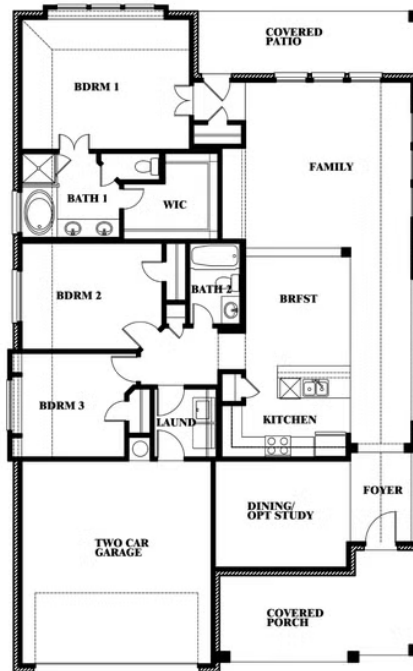

Dogwood

SOMERSET CLASSIC 50S

3308 LAKEMONT DRIVE, MANSFIELD, TX 76084

Dogwood