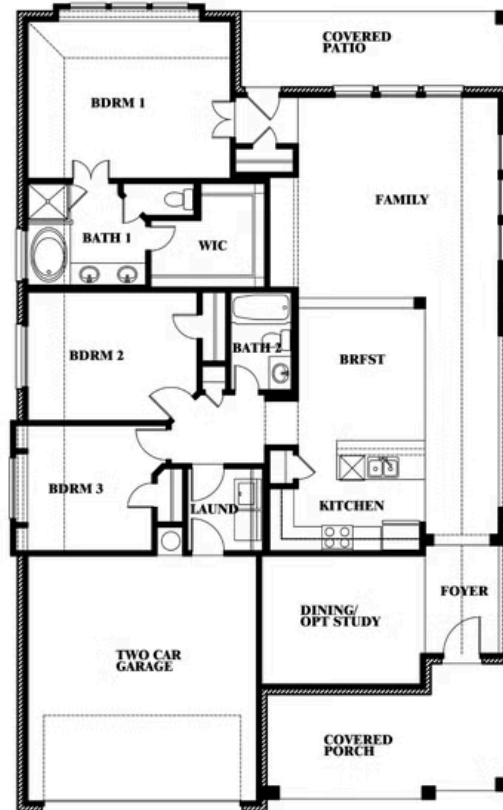

Dogwood

HOMES FROM
\$419,990

CLASSIC SERIES

SOMERSET CLASSIC 50S

3308 LAKEMONT DRIVE, MANSFIELD, TX 76084

1,840
SQUARE FEET

3
BEDROOMS

2.0
BATHROOMS

2
CAR GARAGE

ELEVATION ES

ELEVATION A

ELEVATION A

ELEVATION FS

ELEVATION FS

ELEVATION G

ELEVATION G

ELEVATION GS

ELEVATION GS

Dogwood

SOMERSET CLASSIC 50S

3308 LAKEMONT DRIVE, MANSFIELD, TX 76084

Dogwood

This brochure is for general informational purposes and is to be used as a guide only. Changes may be made during the development process and floorplans, dimensions, fixtures, fittings, finishes and specifications are subject to change without notice. Window placement, balcony configuration, wardrobe sizes and living areas may vary slightly within each plan type. EQUAL HOUSING OPPORTUNITY