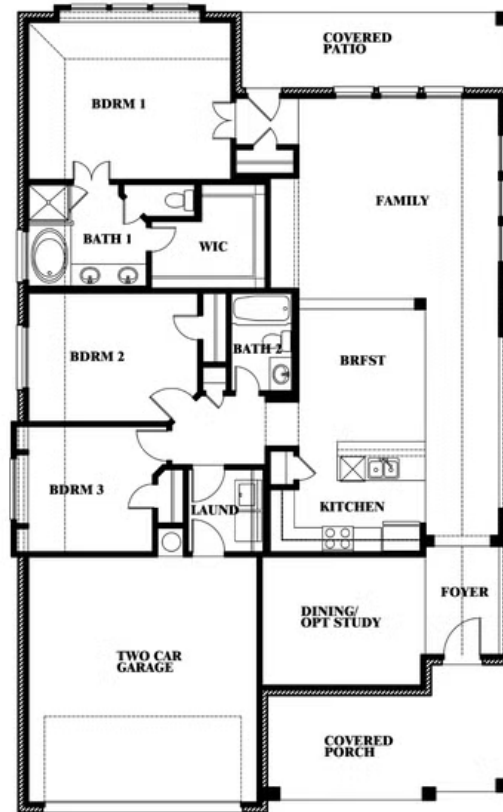

Dogwood

HOMES FROM
\$419,990

CLASSIC SERIES

SOMERSET CLASSIC 50S

3308 LAKEMONT DRIVE, MANSFIELD, TX 76084

1,840
SQUARE FEET

3
BEDROOMS

2.0
BATHROOMS

2
CAR GARAGE

ELEVATION ES

ELEVATION A

ELEVATION A

ELEVATION FS

ELEVATION FS

ELEVATION G

ELEVATION G

ELEVATION GS

ELEVATION GS

Dogwood

SOMERSET CLASSIC 50S

3308 LAKEMONT DRIVE, MANSFIELD, TX 76084

Dogwood

This brochure is for general informational purposes and is to be used as a guide only. Changes may be made during the development process and floorplans, dimensions, fixtures, fittings, finishes and specifications are subject to change without notice. Window placement, balcony configuration, wardrobe sizes and living areas may vary slightly within each plan type. EQUAL HOUSING OPPORTUNITY