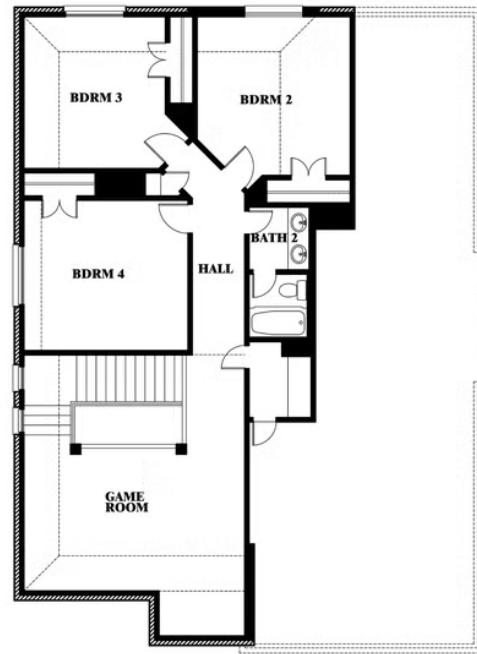

Dewberry

SOMERSET CLASSIC 50S

3308 LAKEMONT DRIVE, MANSFIELD, TX 76084

Dewberry