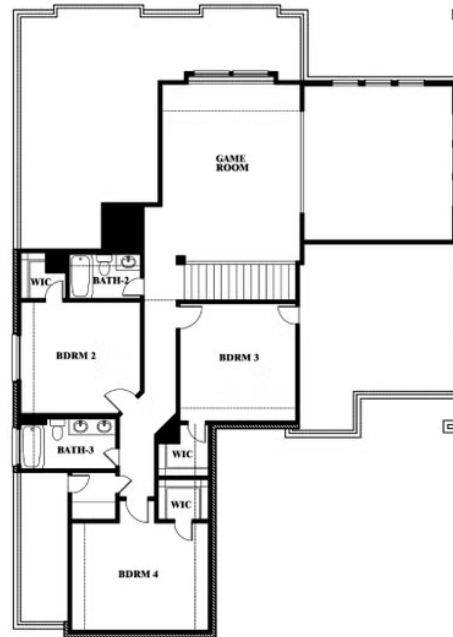

Spring Cress

ROCKWOOD

ROYAL DOVE LANE, MANSFIELD, TX 76063

Spring Cress Opt. Bed 5 & Bath 4 at Dining