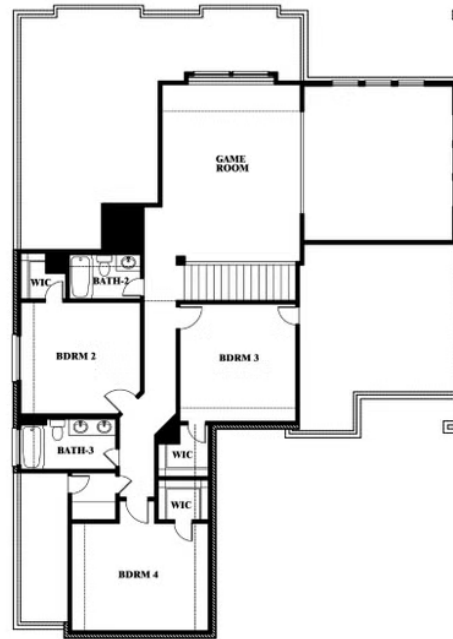

Spring Cress

ROCKWOOD

ROYAL DOVE LANE, MANSFIELD, TX 76063

Spring Cress Opt. Mini Garage at Dining