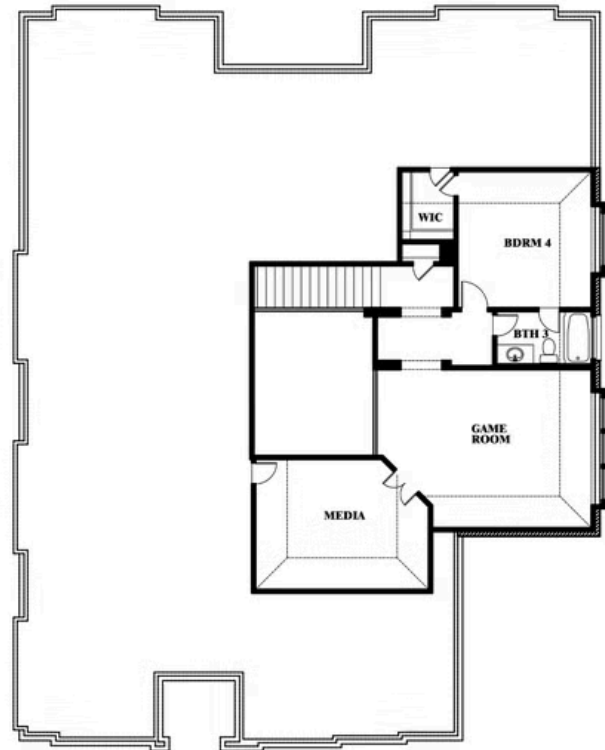

Primrose V

HOMES FROM
\$725,990

CLASSIC SERIES

ROCKWOOD

2407 ROYAL DOVE LANE, MANSFIELD, TX 76063

3,700
SQUARE FEET

4
BEDROOMS

3.5
BATHROOMS

3
CAR GARAGE

ELEVATION A

ELEVATION B

ELEVATION B

ELEVATION C

ELEVATION C

Primrose V

ROCKWOOD

2407 ROYAL DOVE LANE, MANSFIELD, TX 76063

Primrose V

This brochure is for general informational purposes and is to be used as a guide only. Changes may be made during the development process and floorplans, dimensions, fixtures, fittings, finishes and specifications are subject to change without notice. Window placement, balcony configuration, wardrobe sizes and living areas may vary slightly within each plan type. EQUAL HOUSING OPPORTUNITY