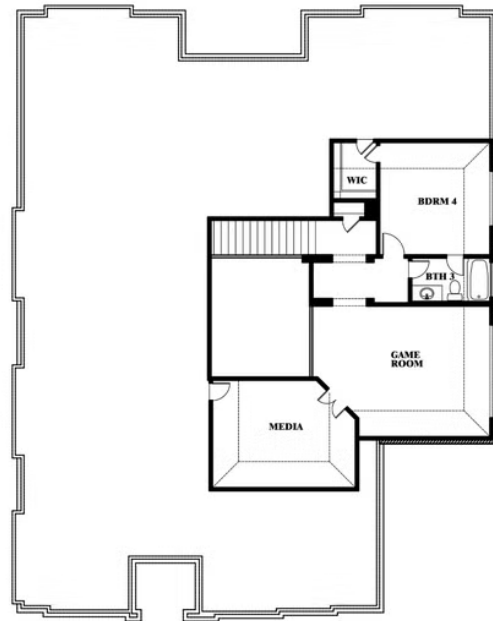

Primrose V

ROCKWOOD

ROYAL DOVE LANE, MANSFIELD, TX 76063

Primrose V