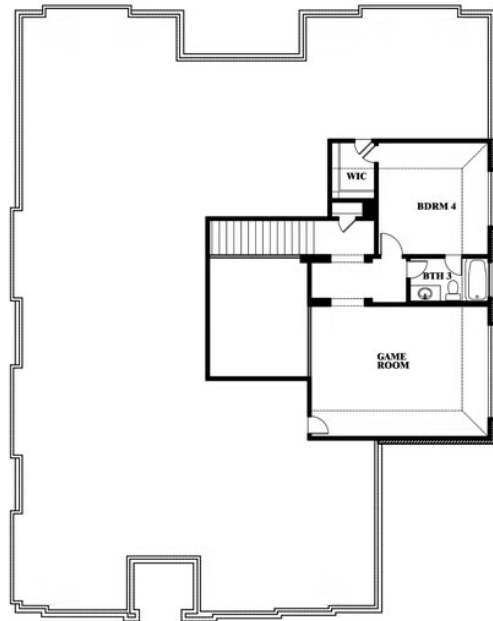

Primrose IV

ROCKWOOD

ROYAL DOVE LANE, MANSFIELD, TX 76063

Primrose IV