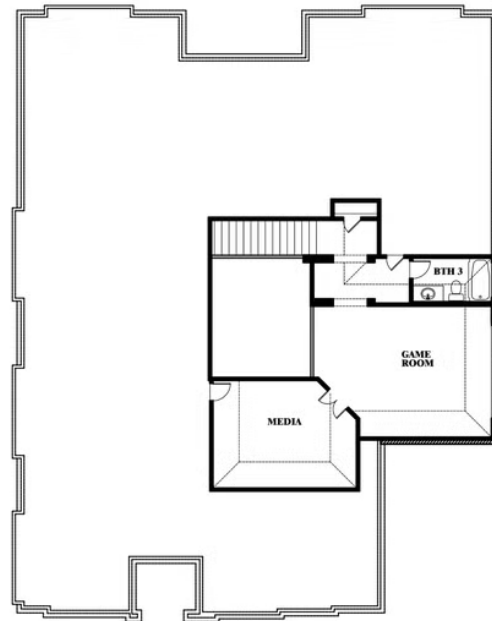

Primrose III

ROCKWOOD

ROYAL DOVE LANE, MANSFIELD, TX 76063

Primrose III