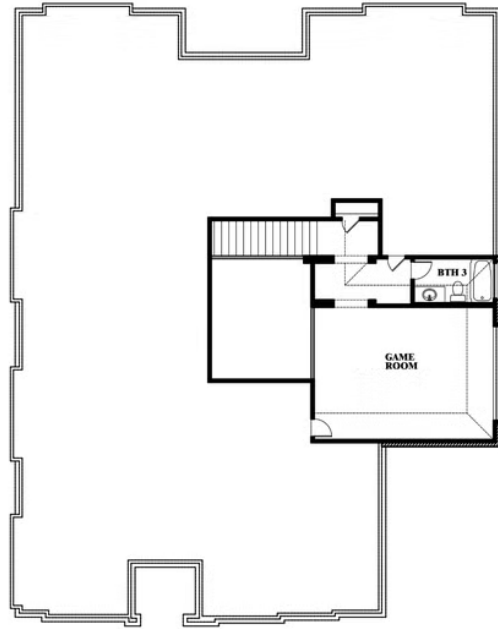

Primrose II

ROCKWOOD

ROYAL DOVE LANE, MANSFIELD, TX 76063

Primrose II