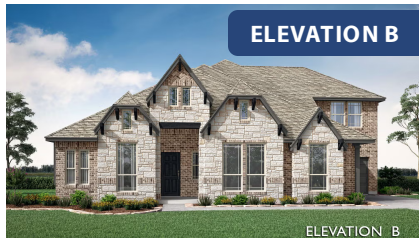

Primrose II

HOMES FROM
\$697,990

CLASSIC SERIES

ROCKWOOD

ROYAL DOVE LANE, MANSFIELD, TX 76063

3,299
SQUARE FEET

3
BEDROOMS

3.5
BATHROOMS

3
CAR GARAGE

ELEVATION A

ELEVATION B

ELEVATION B

ELEVATION C

ELEVATION C

Primrose II

ROCKWOOD