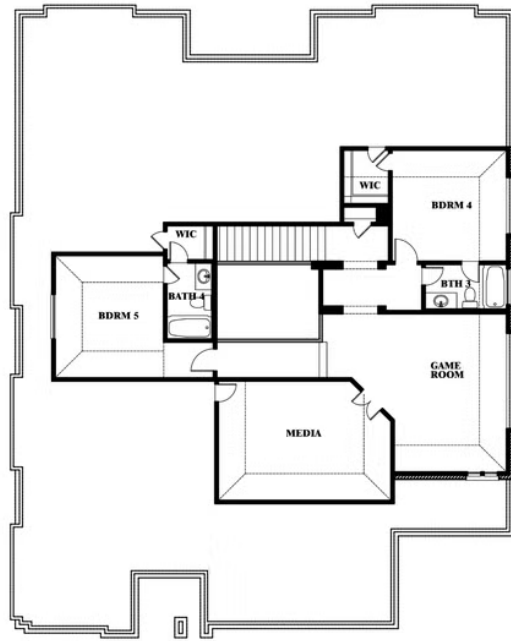

Primrose FE VI

ROCKWOOD

ROYAL DOVE LANE, MANSFIELD, TX 76063

Primrose FE VI