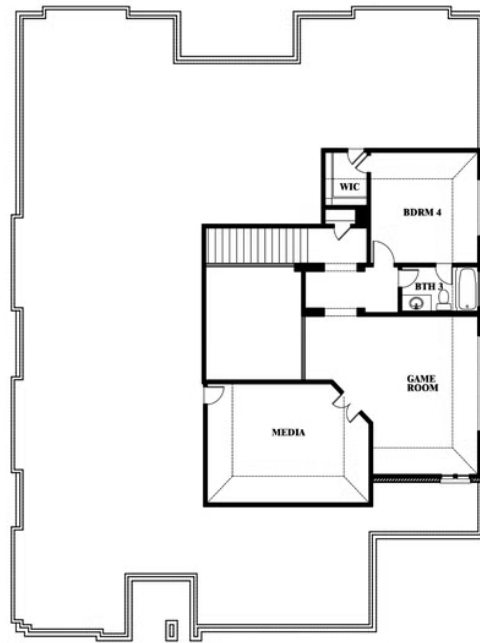

Primrose FE V

ROCKWOOD

ROYAL DOVE LANE, MANSFIELD, TX 76063

Primrose FE V