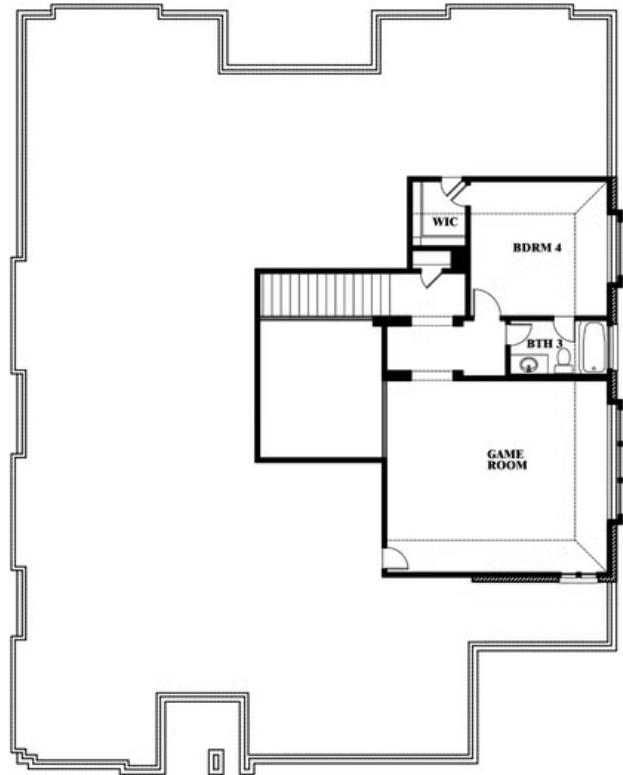

Primrose FE IV

HOMES FROM
\$724,990

CLASSIC SERIES

ROCKWOOD

2407 ROYAL DOVE LANE, MANSFIELD, TX 76063

3,543
SQUARE FEET

3
BEDROOMS

3.5
BATHROOMS

3
CAR GARAGE

ELEVATION A

ELEVATION B

ELEVATION B

ELEVATION C

ELEVATION C

Primrose FE IV

ROCKWOOD

2407 ROYAL DOVE LANE, MANSFIELD, TX 76063

Primrose FE IV

This brochure is for general informational purposes and is to be used as a guide only. Changes may be made during the development process and floorplans, dimensions, fixtures, fittings, finishes and specifications are subject to change without notice. Window placement, balcony configuration, wardrobe sizes and living areas may vary slightly within each plan type. EQUAL HOUSING OPPORTUNITY