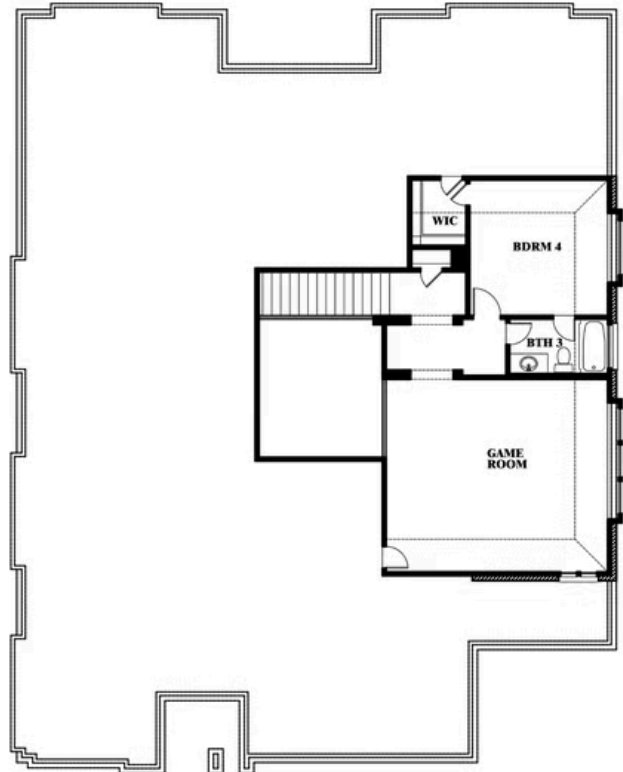

Primrose FE IV

HOMES FROM
\$724,990

CLASSIC SERIES

ROCKWOOD

2407 ROYAL DOVE LANE, MANSFIELD, TX 76063

3,543
SQUARE FEET

3
BEDROOMS

3.5
BATHROOMS

3
CAR GARAGE

ELEVATION A

ELEVATION B

ELEVATION C

Document generated Dec 27, 2024. Prices, plans, square footage, features and materials are subject to change at any time without notice and vary among communities. Listed prices are for informational purposes only, are not binding, and do not create any contractual obligation(s). The price of any home is dependent on numerous factors, all of which are unique to a specific home, and is not guaranteed until specified in a binding contract. Pricing of elevations and additional optional beds/baths vary per plan. Some plans require a premium homesite. Please ask the Community Manager for details. Renderings of homes are artist concepts and may not reflect exact colors and materials.

Primrose FE IV

ROCKWOOD

2407 ROYAL DOVE LANE, MANSFIELD, TX 76063

Primrose FE IV

This brochure is for general informational purposes and is to be used as a guide only. Changes may be made during the development process and floorplans, dimensions, fixtures, fittings, finishes and specifications are subject to change without notice. Window placement, balcony configuration, wardrobe sizes and living areas may vary slightly within each plan type. EQUAL HOUSING OPPORTUNITY