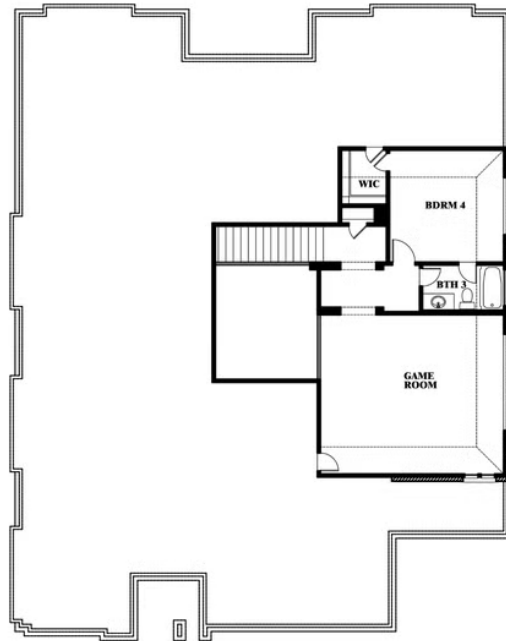

Primrose FE IV

ROCKWOOD

ROYAL DOVE LANE, MANSFIELD, TX 76063

Primrose FE IV