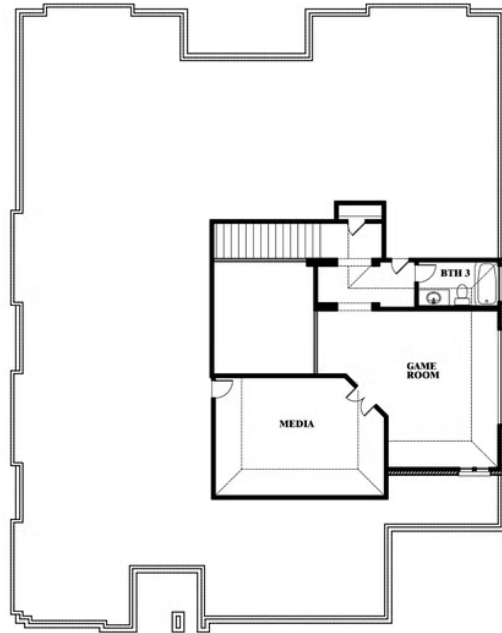

Primrose FE III

ROCKWOOD

ROYAL DOVE LANE, MANSFIELD, TX 76063

Primrose FE III