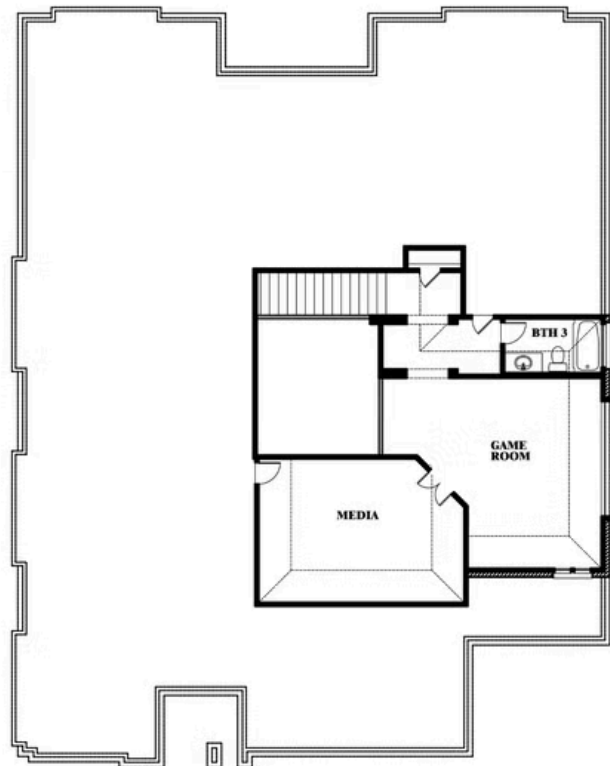

Primrose FE III

ROCKWOOD

2407 ROYAL DOVE LANE, MANSFIELD, TX 76063

Primrose FE III

This brochure is for general informational purposes and is to be used as a guide only. Changes may be made during the development process and floorplans, dimensions, fixtures, fittings, finishes and specifications are subject to change without notice. Window placement, balcony configuration, wardrobe sizes and living areas may vary slightly within each plan type. EQUAL HOUSING OPPORTUNITY