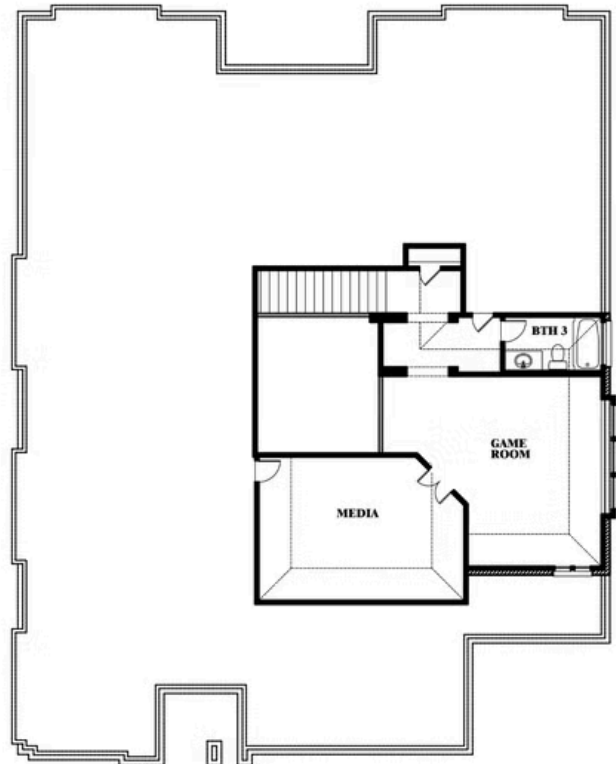

Primrose FE III

ROCKWOOD

2407 ROYAL DOVE LANE, MANSFIELD, TX 76063

Primrose FE III

This brochure is for general informational purposes and is to be used as a guide only. Changes may be made during the development process and floorplans, dimensions, fixtures, fittings, finishes and specifications are subject to change without notice. Window placement, balcony configuration, wardrobe sizes and living areas may vary slightly within each plan type. EQUAL HOUSING OPPORTUNITY