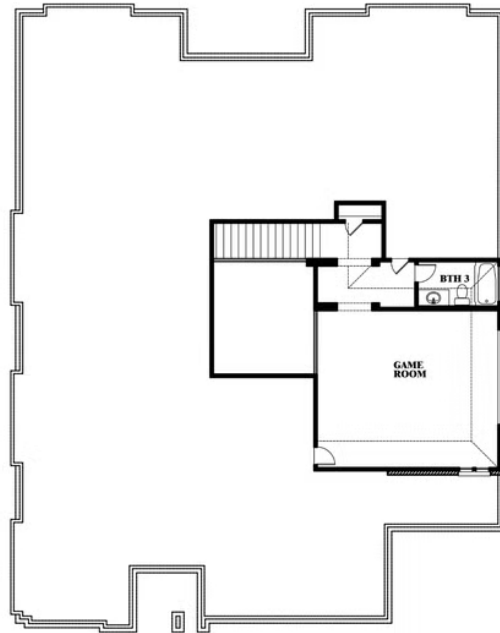

Primrose FE II

ROCKWOOD

ROYAL DOVE LANE, MANSFIELD, TX 76063

Primrose FE II