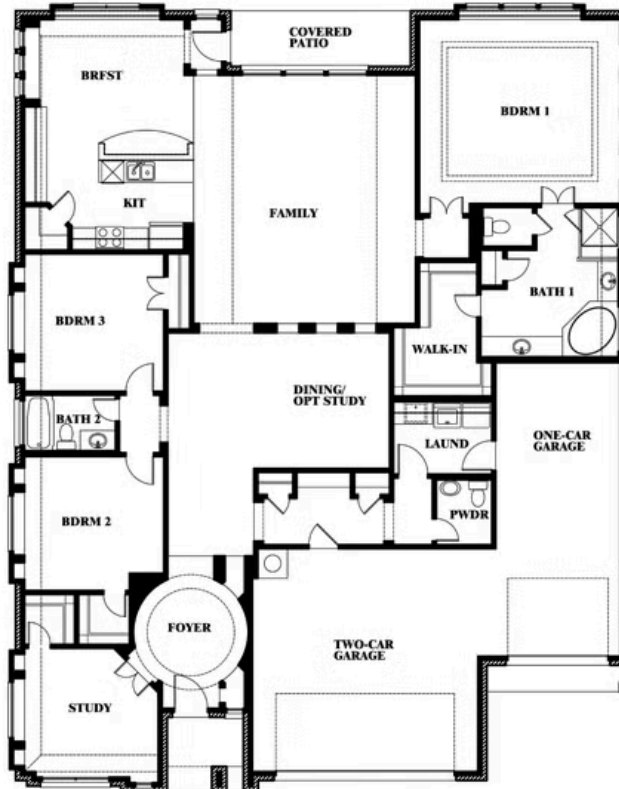

Primrose FE

HOMES FROM
\$670,990

CLASSIC SERIES

ROCKWOOD

2407 ROYAL DOVE LANE, MANSFIELD, TX 76063

2,775
SQUARE FEET

3
BEDROOMS

2.5
BATHROOMS

3
CAR GARAGE

Primrose FE

ROCKWOOD

2407 ROYAL DOVE LANE, MANSFIELD, TX 76063

Primrose FE

This brochure is for general informational purposes and is to be used as a guide only. Changes may be made during the development process and floorplans, dimensions, fixtures, fittings, finishes and specifications are subject to change without notice. Window placement, balcony configuration, wardrobe sizes and living areas may vary slightly within each plan type. EQUAL HOUSING OPPORTUNITY