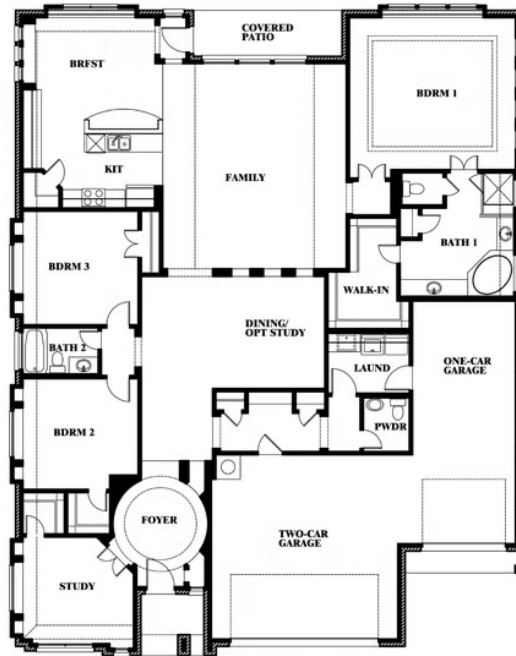

Primrose FE

ROCKWOOD

ROYAL DOVE LANE, MANSFIELD, TX 76063

Primrose FE