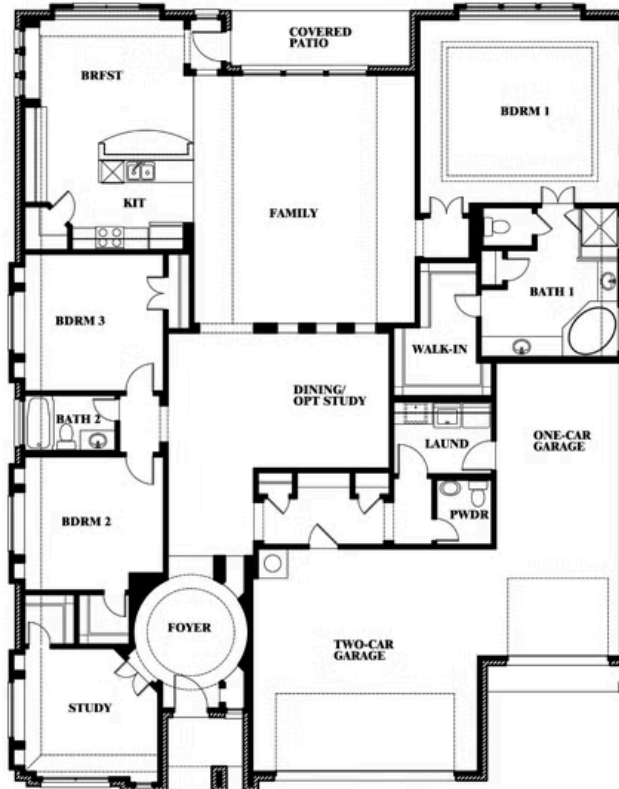

Primrose FE

HOMES FROM
\$None

CLASSIC SERIES

ROCKWOOD

2407 ROYAL DOVE LANE, MANSFIELD, TX 76063

2,775
SQUARE FEET

3
BEDROOMS

2.5
BATHROOMS

3
CAR GARAGE

Primrose FE

ROCKWOOD

2407 ROYAL DOVE LANE, MANSFIELD, TX 76063

Primrose FE

This brochure is for general informational purposes and is to be used as a guide only. Changes may be made during the development process and floorplans, dimensions, fixtures, fittings, finishes and specifications are subject to change without notice. Window placement, balcony configuration, wardrobe sizes and living areas may vary slightly within each plan type. EQUAL HOUSING OPPORTUNITY