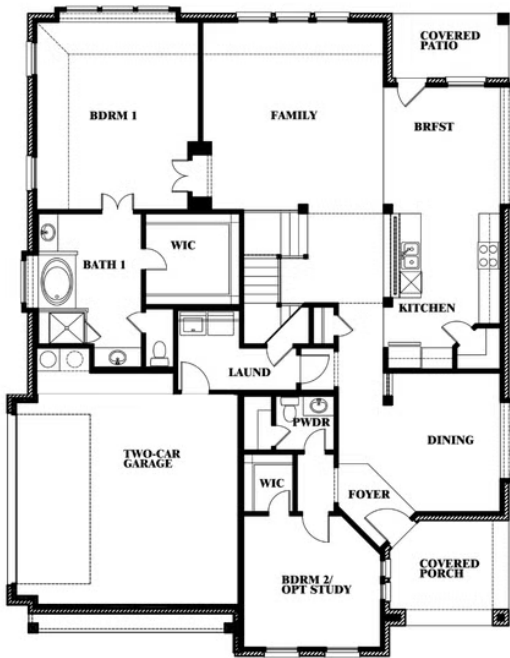

Magnolia Side Entry

ROCKWOOD

ROYAL DOVE LANE, MANSFIELD, TX 76063

Magnolia Side Entry