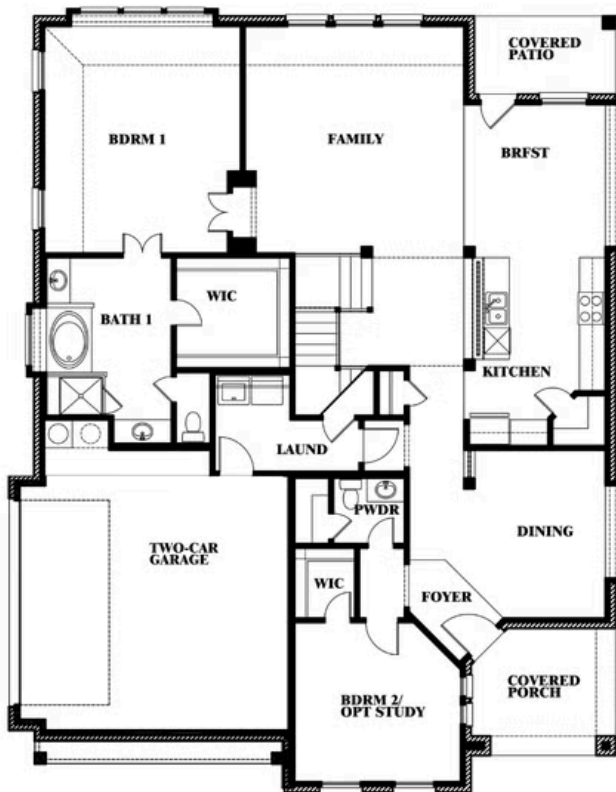

Magnolia Side Entry

HOMES FROM
\$None

CLASSIC SERIES

ROCKWOOD

2407 ROYAL DOVE LANE, MANSFIELD, TX 76063

3,187
SQUARE FEET

4
BEDROOMS

2.5
BATHROOMS

2
CAR GARAGE

ELEVATION R

ELEVATION S

ELEVATION S

ELEVATION T

ELEVATION T

Document generated Mar 14, 2025. Prices, plans, square footage, features and materials are subject to change at any time without notice and vary among communities. Listed prices are for informational purposes only, are not binding, and do not create any contractual obligation(s). The price of any home is dependent on numerous factors, all of which are unique to a specific home, and is not guaranteed until specified in a binding contract. Pricing of elevations and additional optional beds/baths vary per plan. Some plans require a premium homesite. Please ask the Community Manager for details. Renderings of homes are artist concepts and may not reflect exact colors and materials.

Magnolia Side Entry

ROCKWOOD

2407 ROYAL DOVE LANE, MANSFIELD, TX 76063

Magnolia Side Entry

This brochure is for general informational purposes and is to be used as a guide only. Changes may be made during the development process and floorplans, dimensions, fixtures, fittings, finishes and specifications are subject to change without notice. Window placement, balcony configuration, wardrobe sizes and living areas may vary slightly within each plan type. EQUAL HOUSING OPPORTUNITY