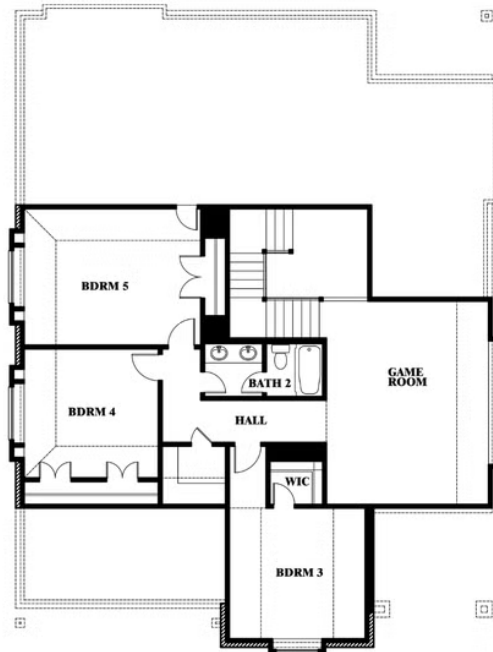

Magnolia Side Entry

ROCKWOOD

ROYAL DOVE LANE, MANSFIELD, TX 76063

Magnolia Side Entry