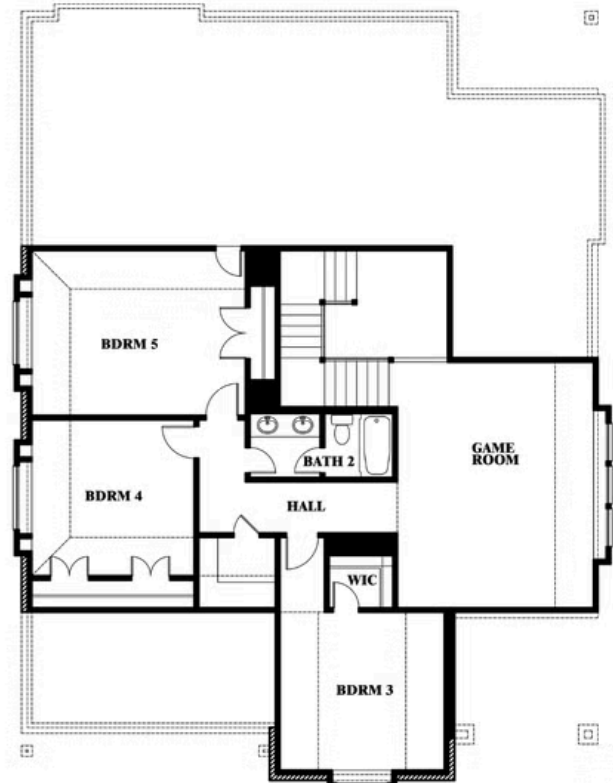

Magnolia Side Entry

HOMES FROM
\$None

CLASSIC SERIES

ROCKWOOD

2407 ROYAL DOVE LANE, MANSFIELD, TX 76063

3,187
SQUARE FEET

4
BEDROOMS

2.5
BATHROOMS

2
CAR GARAGE

ELEVATION R

ELEVATION S

ELEVATION S

ELEVATION T

ELEVATION T

Document generated Mar 14, 2025. Prices, plans, square footage, features and materials are subject to change at any time without notice and vary among communities. Listed prices are for informational purposes only, are not binding, and do not create any contractual obligation(s). The price of any home is dependent on numerous factors, all of which are unique to a specific home, and is not guaranteed until specified in a binding contract. Pricing of elevations and additional optional beds/baths vary per plan. Some plans require a premium homesite. Please ask the Community Manager for details. Renderings of homes are artist concepts and may not reflect exact colors and materials.

Magnolia Side Entry

ROCKWOOD

2407 ROYAL DOVE LANE, MANSFIELD, TX 76063

Magnolia Side Entry

This brochure is for general informational purposes and is to be used as a guide only. Changes may be made during the development process and floorplans, dimensions, fixtures, fittings, finishes and specifications are subject to change without notice. Window placement, balcony configuration, wardrobe sizes and living areas may vary slightly within each plan type. EQUAL HOUSING OPPORTUNITY