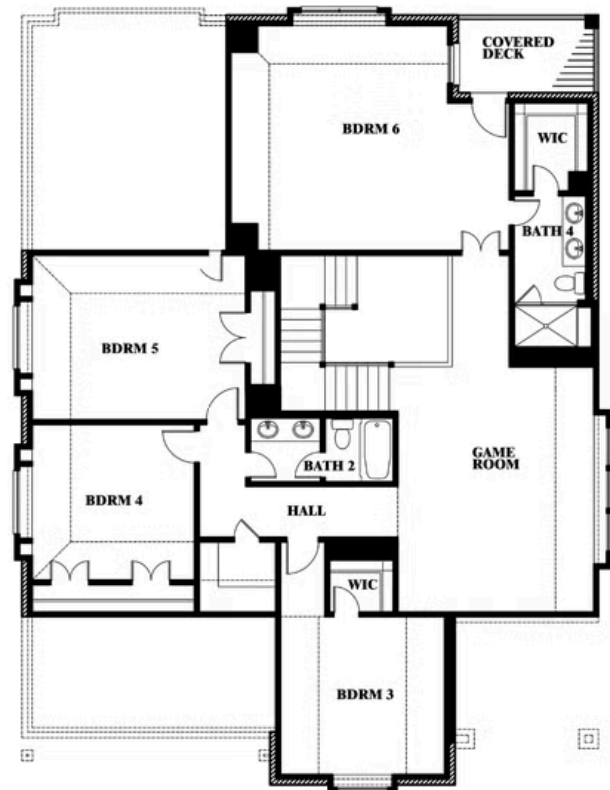

Magnolia III Side Entry

HOMES FROM
\$None

CLASSIC SERIES

ROCKWOOD

2407 ROYAL DOVE LANE, MANSFIELD, TX 76063

3,754
SQUARE FEET

5
BEDROOMS

3.5
BATHROOMS

2
CAR GARAGE

ELEVATION R

ELEVATION S

ELEVATION S

ELEVATION T

ELEVATION T

Magnolia III Side Entry

ROCKWOOD

2407 ROYAL DOVE LANE, MANSFIELD, TX 76063

Magnolia III Side Entry

This brochure is for general informational purposes and is to be used as a guide only. Changes may be made during the development process and floorplans, dimensions, fixtures, fittings, finishes and specifications are subject to change without notice. Window placement, balcony configuration, wardrobe sizes and living areas may vary slightly within each plan type. EQUAL HOUSING OPPORTUNITY