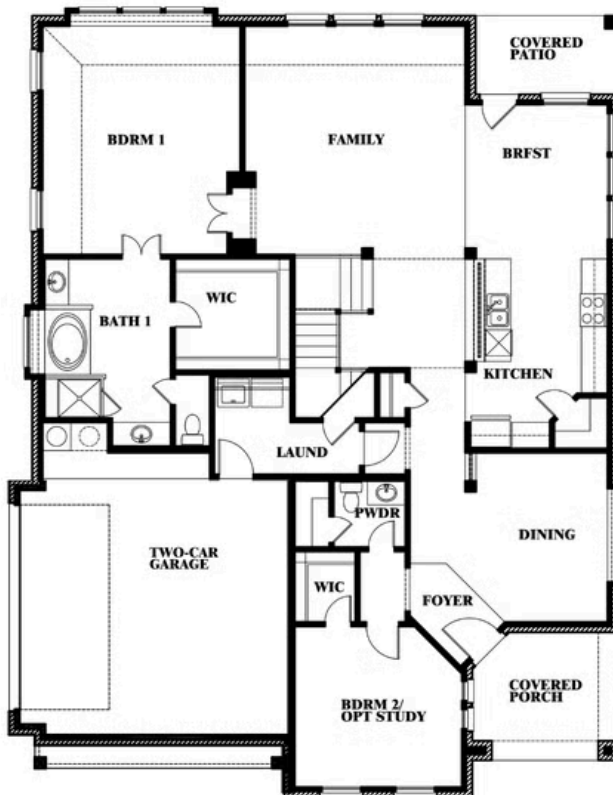

Magnolia III Side Entry

HOMES FROM
\$None

CLASSIC SERIES

ROCKWOOD

2407 ROYAL DOVE LANE, MANSFIELD, TX 76063

3,754
SQUARE FEET

5
BEDROOMS

3.5
BATHROOMS

2
CAR GARAGE

ELEVATION R

ELEVATION S

ELEVATION S

ELEVATION T

ELEVATION T

Magnolia III Side Entry

ROCKWOOD

2407 ROYAL DOVE LANE, MANSFIELD, TX 76063

Magnolia III Side Entry

This brochure is for general informational purposes and is to be used as a guide only. Changes may be made during the development process and floorplans, dimensions, fixtures, fittings, finishes and specifications are subject to change without notice. Window placement, balcony configuration, wardrobe sizes and living areas may vary slightly within each plan type. EQUAL HOUSING OPPORTUNITY