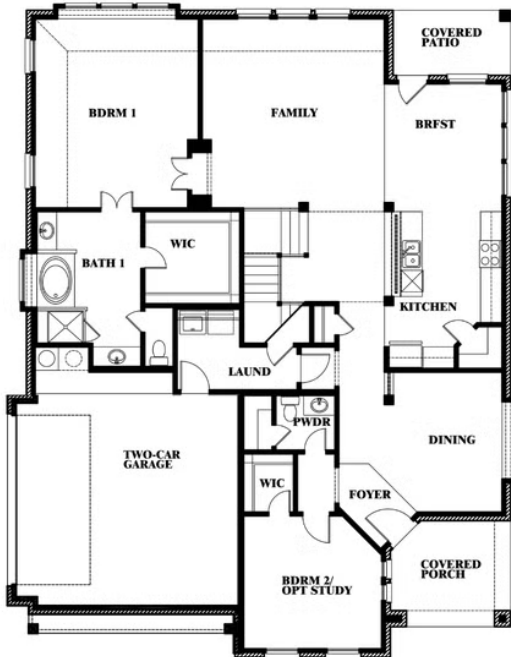

Magnolia III Side Entry

ROCKWOOD

ROYAL DOVE LANE, MANSFIELD, TX 76063

Magnolia III Side Entry