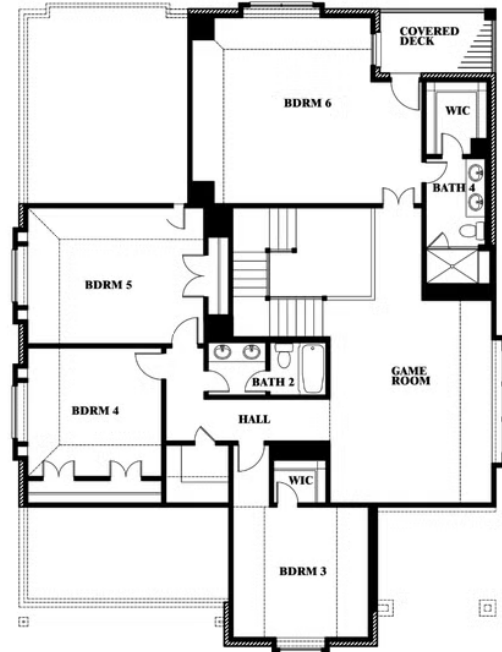

Magnolia III Side Entry

ROCKWOOD

ROYAL DOVE LANE, MANSFIELD, TX 76063

Magnolia III Side Entry