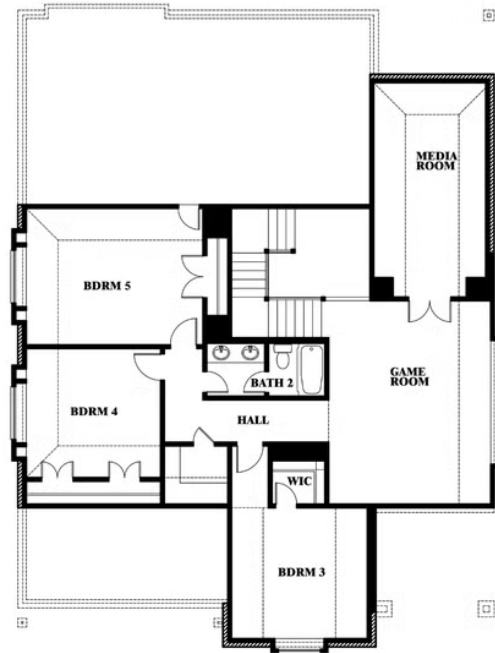

Magnolia II Side Entry

ROCKWOOD

ROYAL DOVE LANE, MANSFIELD, TX 76063

Magnolia II Side Entry