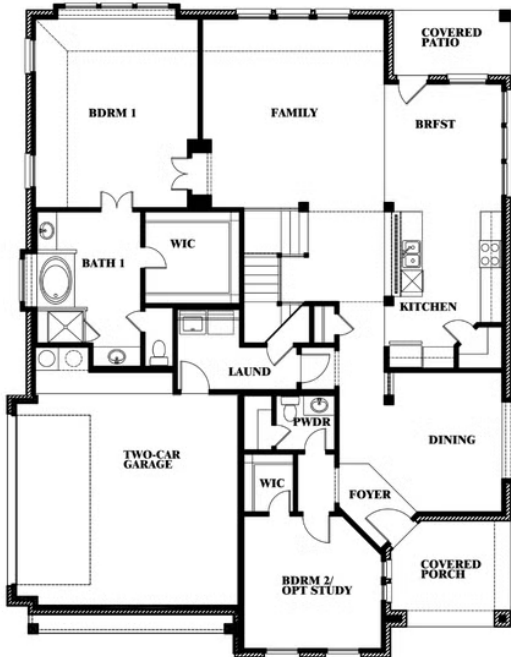

Magnolia II Side Entry

ROCKWOOD

ROYAL DOVE LANE, MANSFIELD, TX 76063

Magnolia II Side Entry