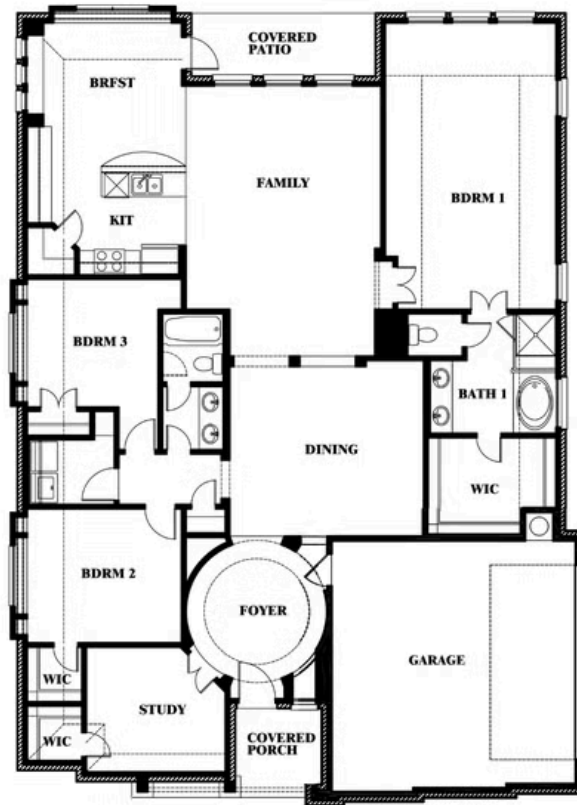

Carolina Side Entry

HOMES FROM
\$579,990

CLASSIC SERIES

ROCKWOOD

2407 ROYAL DOVE LANE, MANSFIELD, TX 76063

2,319
SQUARE FEET

3
BEDROOMS

2.0
BATHROOMS

Carolina Side Entry

ROCKWOOD

2407 ROYAL DOVE LANE, MANSFIELD, TX 76063

CAROLINA SIDE ENTRY FLOOR PLAN

Carolina Side Entry

This brochure is for general informational purposes and is to be used as a guide only. Changes may be made during the development process and floorplans, dimensions, fixtures, fittings, finishes and specifications are subject to change without notice. Window placement, balcony configuration, wardrobe sizes and living areas may vary slightly within each plan type. EQUAL HOUSING OPPORTUNITY