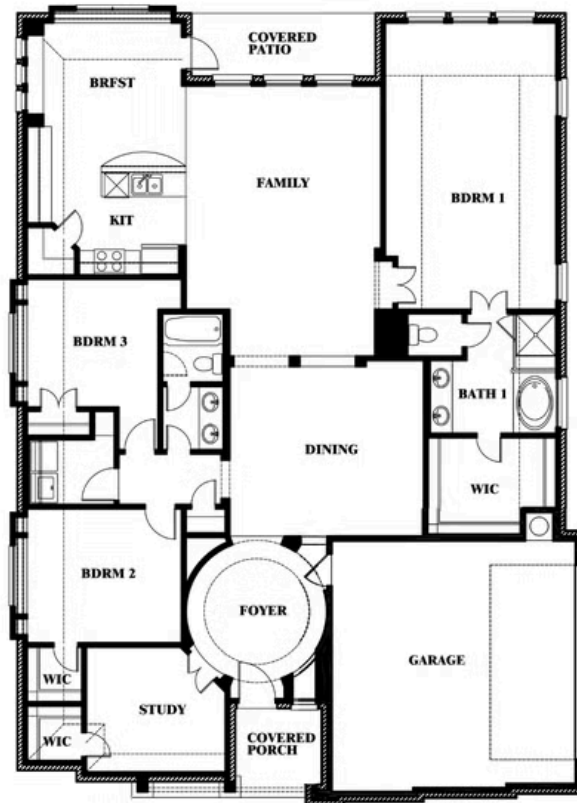

Carolina Side Entry

ROCKWOOD

2407 ROYAL DOVE LANE, MANSFIELD, TX 76063

CAROLINA SIDE ENTRY FLOOR PLAN

Carolina Side Entry

This brochure is for general informational purposes and is to be used as a guide only. Changes may be made during the development process and floorplans, dimensions, fixtures, fittings, finishes and specifications are subject to change without notice. Window placement, balcony configuration, wardrobe sizes and living areas may vary slightly within each plan type. EQUAL HOUSING OPPORTUNITY

Document generated Mar 14, 2025. Prices, plans, square footage, features and materials are subject to change at any time without notice and vary among communities. Listed prices are for informational purposes only, are not binding, and do not create any contractual obligation(s). The price of any home is dependent on numerous factors, all of which are unique to a specific home, and is not guaranteed until specified in a binding contract. Pricing of elevations and additional optional beds/baths vary per plan. Some plans require a premium homesite. Please ask the Community Manager for details. Renderings of homes are artist concepts and may not reflect exact colors and materials.