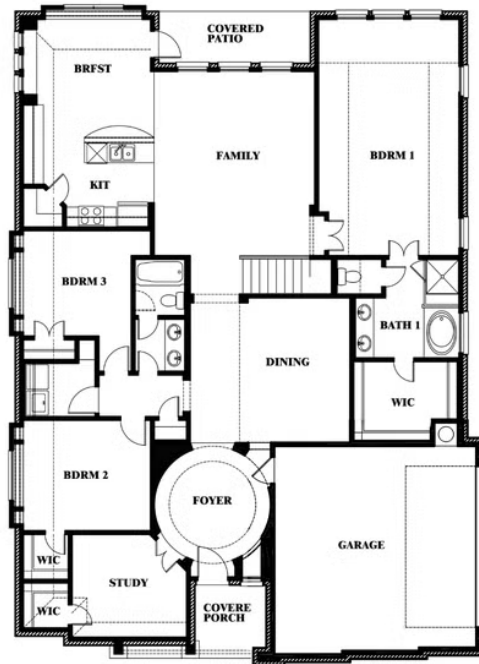

Carolina IV Side Entry

ROCKWOOD

ROYAL DOVE LANE, MANSFIELD, TX 76063

Carolina IV Side Entry