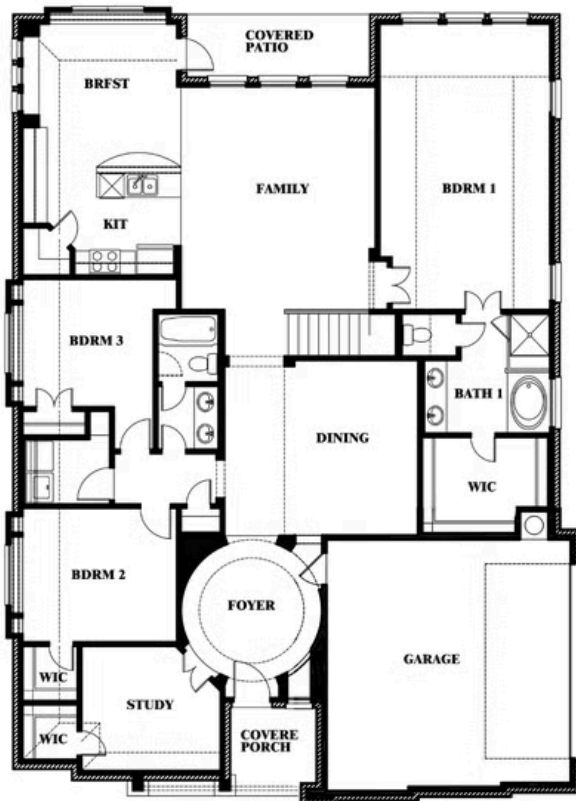

Carolina IV Side Entry

HOMES FROM
\$661,990

CLASSIC SERIES

ROCKWOOD

2407 ROYAL DOVE LANE, MANSFIELD, TX 76063

3,258
SQUARE FEET

4
BEDROOMS

3.0
BATHROOMS

2
CAR GARAGE

ELEVATION T

ELEVATION S

ELEVATION S

ELEVATION R

ELEVATION R

Carolina IV Side Entry

ROCKWOOD

2407 ROYAL DOVE LANE, MANSFIELD, TX 76063

Carolina IV Side Entry

This brochure is for general informational purposes and is to be used as a guide only. Changes may be made during the development process and floorplans, dimensions, fixtures, fittings, finishes and specifications are subject to change without notice. Window placement, balcony configuration, wardrobe sizes and living areas may vary slightly within each plan type. EQUAL HOUSING OPPORTUNITY