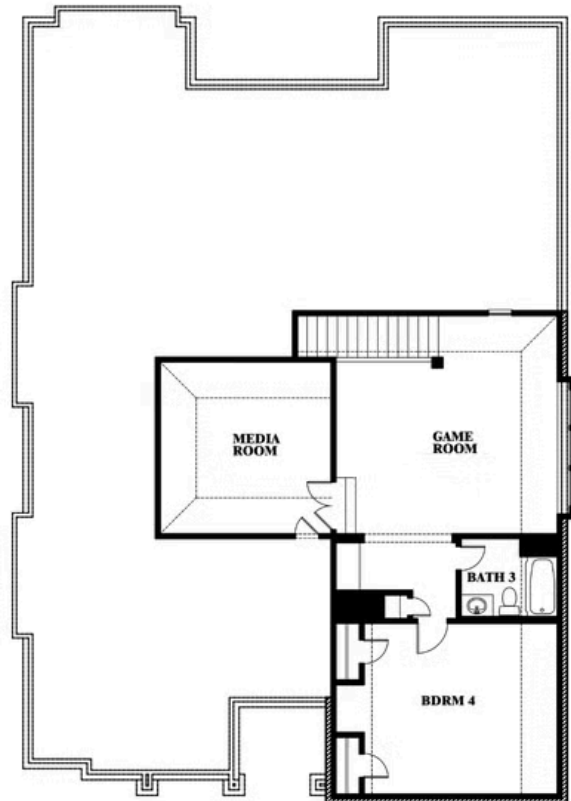

Carolina IV Side Entry

HOMES FROM
\$None

CLASSIC SERIES

ROCKWOOD

2407 ROYAL DOVE LANE, MANSFIELD, TX 76063

3,258
SQUARE FEET

4
BEDROOMS

3.0
BATHROOMS

2
CAR GARAGE

ELEVATION T

ELEVATION S

ELEVATION S

ELEVATION R

ELEVATION R

Carolina IV Side Entry

ROCKWOOD

2407 ROYAL DOVE LANE, MANSFIELD, TX 76063

Carolina IV Side Entry

This brochure is for general informational purposes and is to be used as a guide only. Changes may be made during the development process and floorplans, dimensions, fixtures, fittings, finishes and specifications are subject to change without notice. Window placement, balcony configuration, wardrobe sizes and living areas may vary slightly within each plan type. EQUAL HOUSING OPPORTUNITY