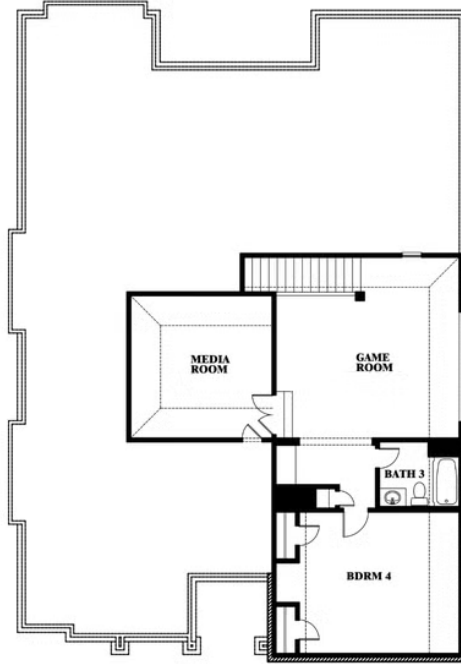

Carolina IV Side Entry

ROCKWOOD

ROYAL DOVE LANE, MANSFIELD, TX 76063

Carolina IV Side Entry