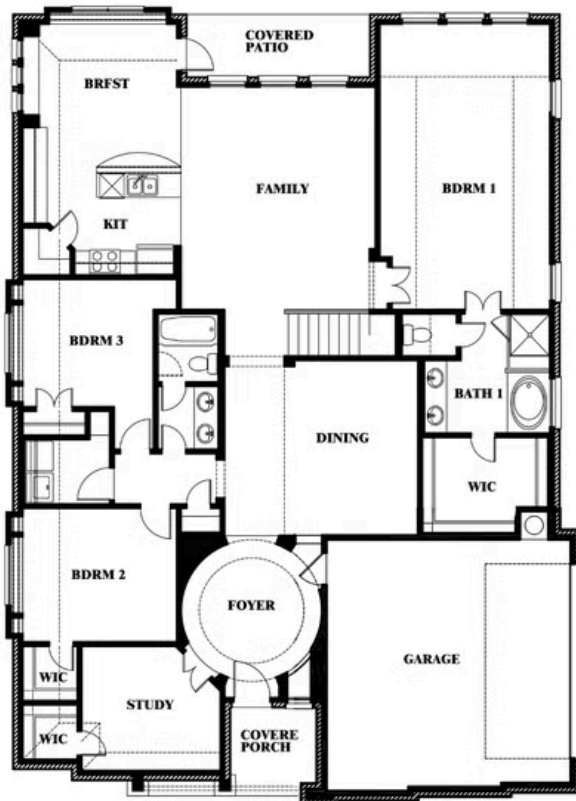

Carolina IV Side Entry

HOMES FROM
\$None

CLASSIC SERIES

ROCKWOOD

2407 ROYAL DOVE LANE, MANSFIELD, TX 76063

3,258
SQUARE FEET

4
BEDROOMS

3.0
BATHROOMS

2
CAR GARAGE

ELEVATION T

ELEVATION S

ELEVATION S

ELEVATION R

ELEVATION R

Carolina IV Side Entry

ROCKWOOD

2407 ROYAL DOVE LANE, MANSFIELD, TX 76063

Carolina IV Side Entry

This brochure is for general informational purposes and is to be used as a guide only. Changes may be made during the development process and floorplans, dimensions, fixtures, fittings, finishes and specifications are subject to change without notice. Window placement, balcony configuration, wardrobe sizes and living areas may vary slightly within each plan type. EQUAL HOUSING OPPORTUNITY