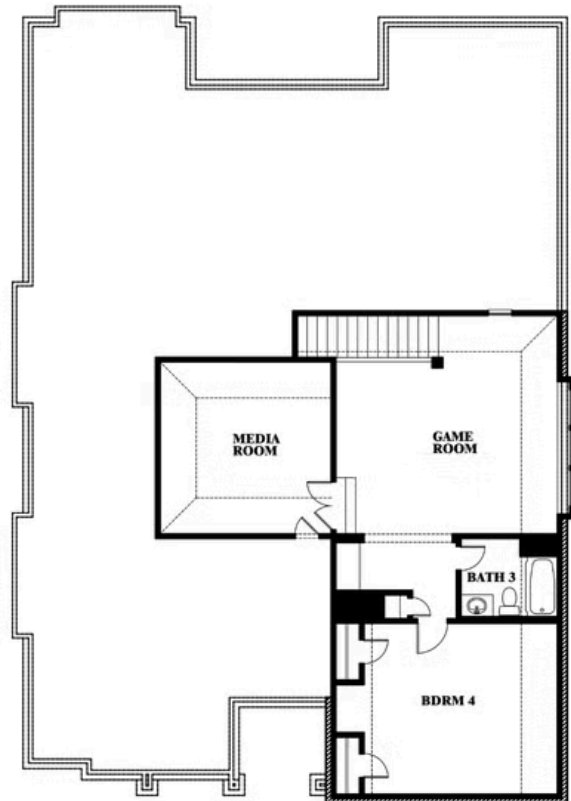

Carolina IV Side Entry

HOMES FROM
\$661,990

CLASSIC SERIES

ROCKWOOD

2407 ROYAL DOVE LANE, MANSFIELD, TX 76063

3,258
SQUARE FEET

4
BEDROOMS

3.0
BATHROOMS

2
CAR GARAGE

ELEVATION T

ELEVATION S

ELEVATION S

ELEVATION R

ELEVATION R

Carolina IV Side Entry

ROCKWOOD

2407 ROYAL DOVE LANE, MANSFIELD, TX 76063

Carolina IV Side Entry

This brochure is for general informational purposes and is to be used as a guide only. Changes may be made during the development process and floorplans, dimensions, fixtures, fittings, finishes and specifications are subject to change without notice. Window placement, balcony configuration, wardrobe sizes and living areas may vary slightly within each plan type. EQUAL HOUSING OPPORTUNITY