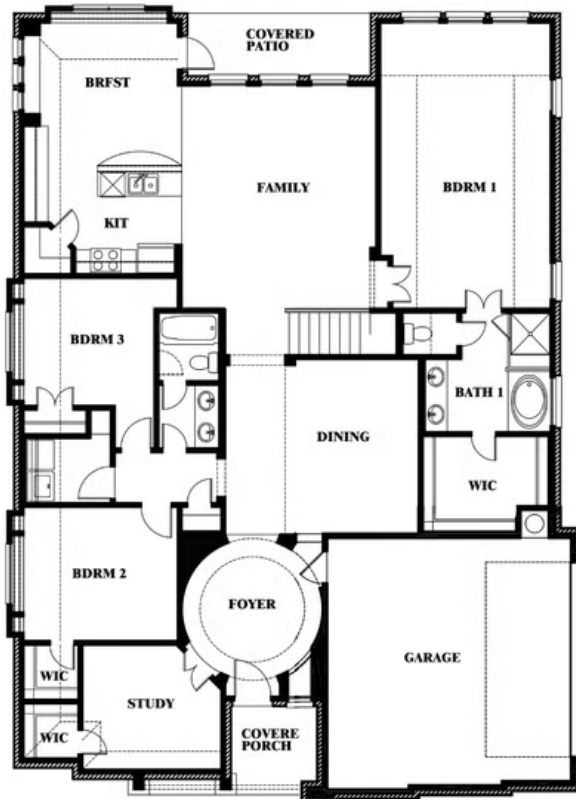

Carolina III Side Entry

ROCKWOOD

2407 ROYAL DOVE LANE, MANSFIELD, TX 76063

Carolina III Side Entry

This brochure is for general informational purposes and is to be used as a guide only. Changes may be made during the development process and floorplans, dimensions, fixtures, fittings, finishes and specifications are subject to change without notice. Window placement, balcony configuration, wardrobe sizes and living areas may vary slightly within each plan type. EQUAL HOUSING OPPORTUNITY