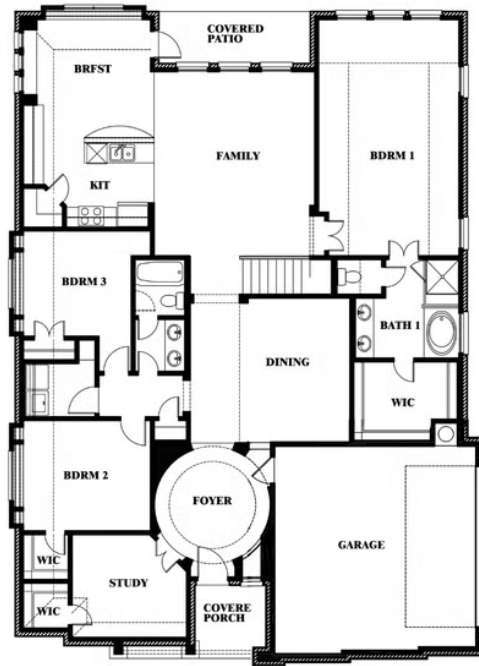

Carolina III Side Entry

ROCKWOOD

ROYAL DOVE LANE, MANSFIELD, TX 76063

Carolina III Side Entry