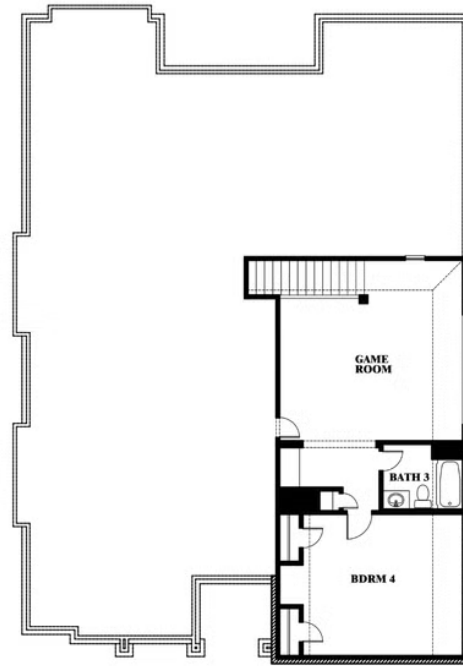

Carolina III Side Entry

ROCKWOOD

ROYAL DOVE LANE, MANSFIELD, TX 76063

Carolina III Side Entry