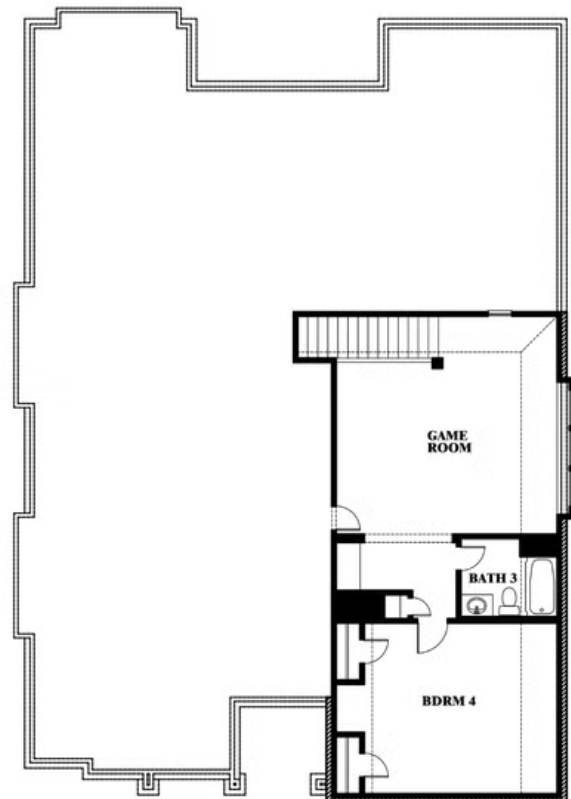

Carolina III Side Entry

ROCKWOOD

2407 ROYAL DOVE LANE, MANSFIELD, TX 76063

Carolina III Side Entry

This brochure is for general informational purposes and is to be used as a guide only. Changes may be made during the development process and floorplans, dimensions, fixtures, fittings, finishes and specifications are subject to change without notice. Window placement, balcony configuration, wardrobe sizes and living areas may vary slightly within each plan type. EQUAL HOUSING OPPORTUNITY