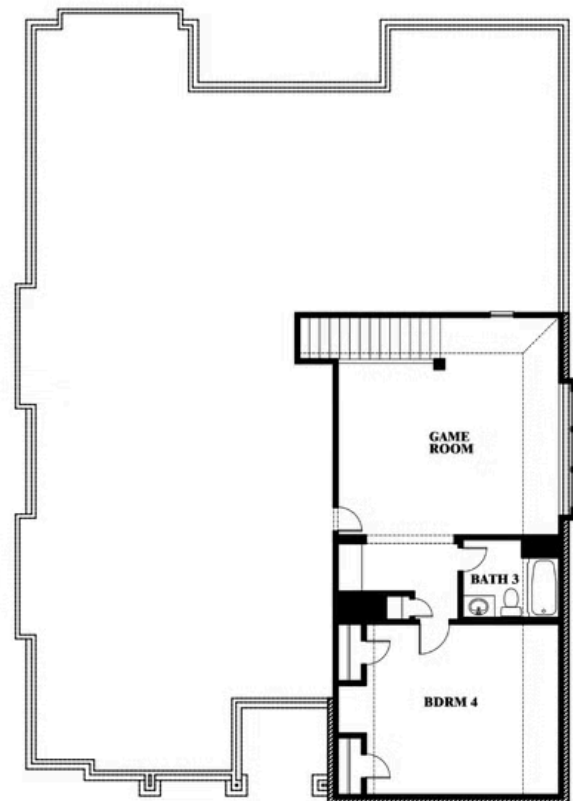

Carolina III Side Entry

HOMES FROM
\$648,990

CLASSIC SERIES

ROCKWOOD

2407 ROYAL DOVE LANE, MANSFIELD, TX 76063

3,042
SQUARE FEET

4
BEDROOMS

3.0
BATHROOMS

2
CAR GARAGE

ELEVATION R

ELEVATION T

ELEVATION T

ELEVATION S

Carolina III Side Entry

ROCKWOOD

2407 ROYAL DOVE LANE, MANSFIELD, TX 76063

Carolina III Side Entry

This brochure is for general informational purposes and is to be used as a guide only. Changes may be made during the development process and floorplans, dimensions, fixtures, fittings, finishes and specifications are subject to change without notice. Window placement, balcony configuration, wardrobe sizes and living areas may vary slightly within each plan type. EQUAL HOUSING OPPORTUNITY