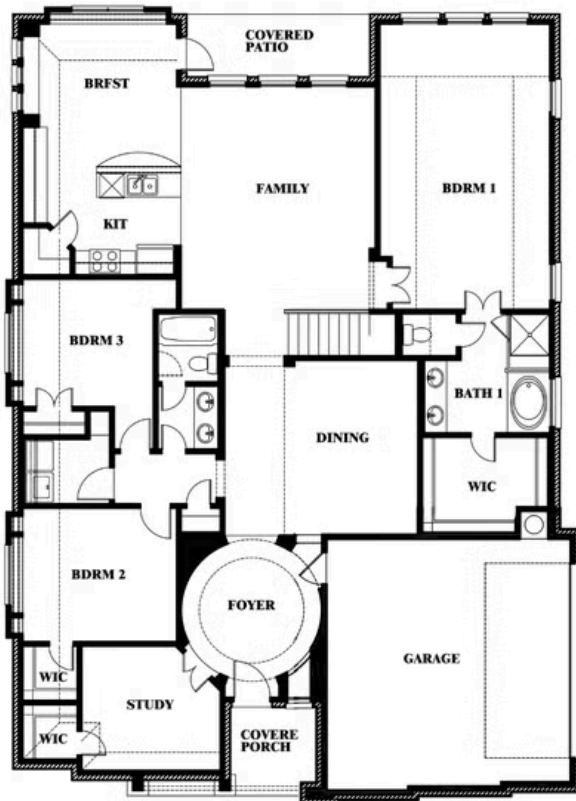

Carolina III Side Entry

HOMES FROM
\$648,990

CLASSIC SERIES

ROCKWOOD

2407 ROYAL DOVE LANE, MANSFIELD, TX 76063

3,042
SQUARE FEET

4
BEDROOMS

3.0
BATHROOMS

2
CAR GARAGE

ELEVATION R

ELEVATION T

ELEVATION T

ELEVATION S

Carolina III Side Entry

ROCKWOOD

2407 ROYAL DOVE LANE, MANSFIELD, TX 76063

Carolina III Side Entry

This brochure is for general informational purposes and is to be used as a guide only. Changes may be made during the development process and floorplans, dimensions, fixtures, fittings, finishes and specifications are subject to change without notice. Window placement, balcony configuration, wardrobe sizes and living areas may vary slightly within each plan type. EQUAL HOUSING OPPORTUNITY