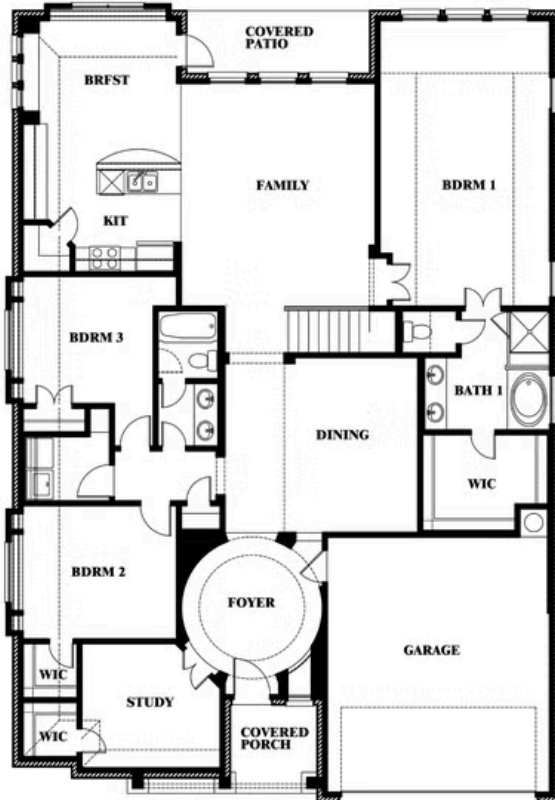

Carolina III

HOMES FROM
\$None

CLASSIC SERIES

ROCKWOOD

2407 ROYAL DOVE LANE, MANSFIELD, TX 76063

3,067
SQUARE FEET

4
BEDROOMS

3.0
BATHROOMS

2
CAR GARAGE

ELEVATION AS

ELEVATION A

ELEVATION A

ELEVATION C

ELEVATION C

ELEVATION D

ELEVATION D

Carolina III

ROCKWOOD

2407 ROYAL DOVE LANE, MANSFIELD, TX 76063

Carolina III

This brochure is for general informational purposes and is to be used as a guide only. Changes may be made during the development process and floorplans, dimensions, fixtures, fittings, finishes and specifications are subject to change without notice. Window placement, balcony configuration, wardrobe sizes and living areas may vary slightly within each plan type. EQUAL HOUSING OPPORTUNITY