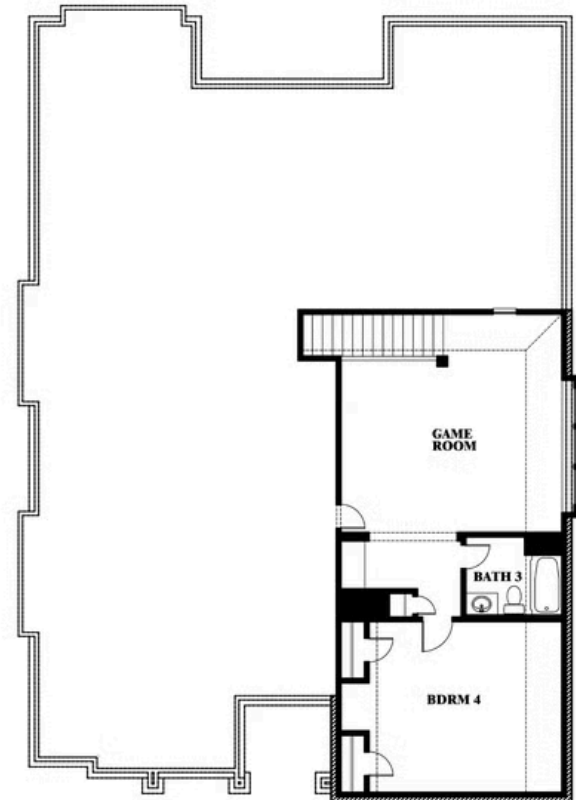

Carolina III

HOMES FROM
\$None

CLASSIC SERIES

ROCKWOOD

2407 ROYAL DOVE LANE, MANSFIELD, TX 76063

3,067
SQUARE FEET

4
BEDROOMS

3.0
BATHROOMS

Carolina III

ROCKWOOD

2407 ROYAL DOVE LANE, MANSFIELD, TX 76063

Carolina III

This brochure is for general informational purposes and is to be used as a guide only. Changes may be made during the development process and floorplans, dimensions, fixtures, fittings, finishes and specifications are subject to change without notice. Window placement, balcony configuration, wardrobe sizes and living areas may vary slightly within each plan type. EQUAL HOUSING OPPORTUNITY