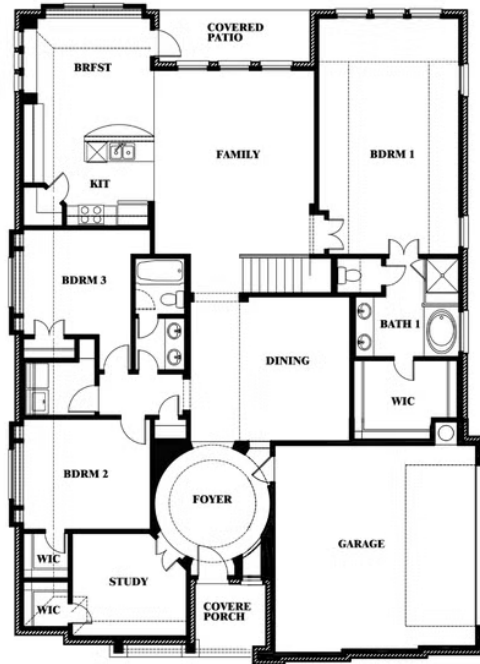

Carolina II Side Entry

ROCKWOOD

ROYAL DOVE LANE, MANSFIELD, TX 76063

Carolina II Side Entry