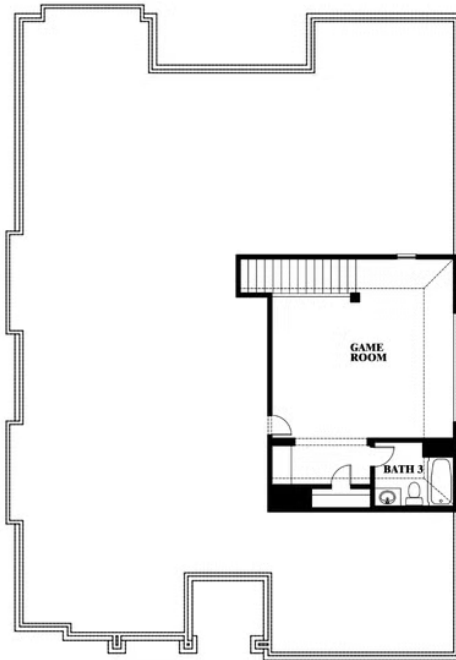

Carolina II Side Entry

ROCKWOOD

ROYAL DOVE LANE, MANSFIELD, TX 76063

Carolina II Side Entry