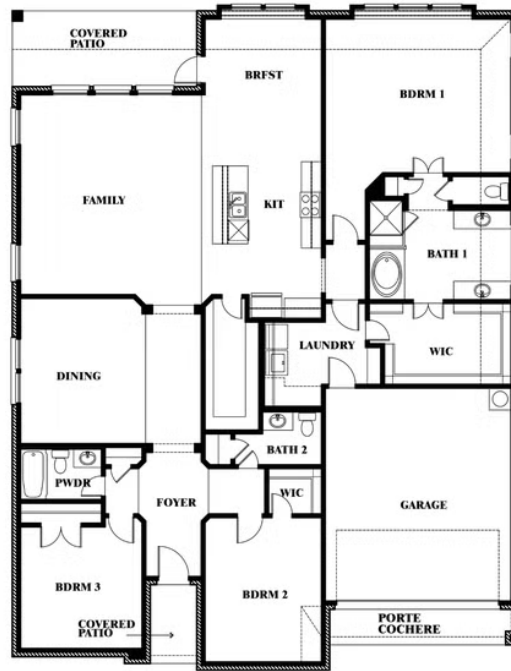

Caraway

ROCKWOOD

ROYAL DOVE LANE, MANSFIELD, TX 76063

Caraway