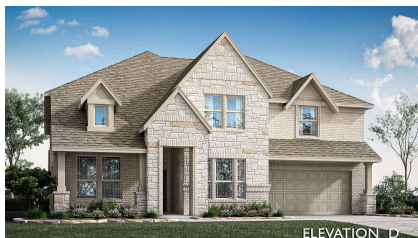

Bellflower III

HOMES FROM
\$722,990

CLASSIC SERIES

ROCKWOOD

2407 ROYAL DOVE LANE, MANSFIELD, TX 76063

3,979
SQUARE FEET

5
BEDROOMS

4.5
BATHROOMS

2
CAR GARAGE

Bellflower III

ROCKWOOD

2407 ROYAL DOVE LANE, MANSFIELD, TX 76063

BELLFLOWER III FLOOR PLAN

Bellflower III

This brochure is for general informational purposes and is to be used as a guide only. Changes may be made during the development process and floorplans, dimensions, fixtures, fittings, finishes and specifications are subject to change without notice. Window placement, balcony configuration, wardrobe sizes and living areas may vary slightly within each plan type. EQUAL HOUSING OPPORTUNITY