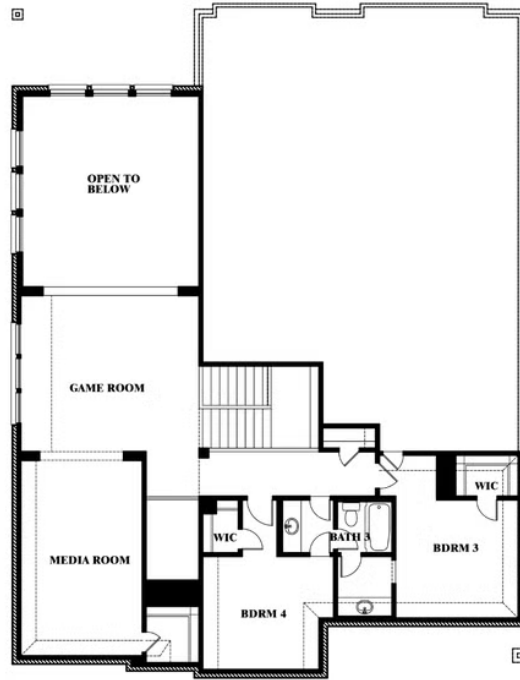

Bellflower II

ROCKWOOD

ROYAL DOVE LANE, MANSFIELD, TX 76063

Bellflower II