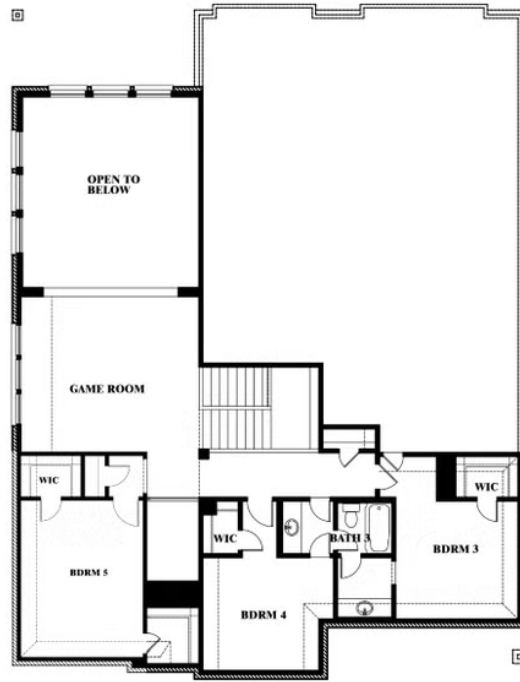

Bellflower II

ROCKWOOD

ROYAL DOVE LANE, MANSFIELD, TX 76063

Bellflower II Opt. Bed 5 at Media