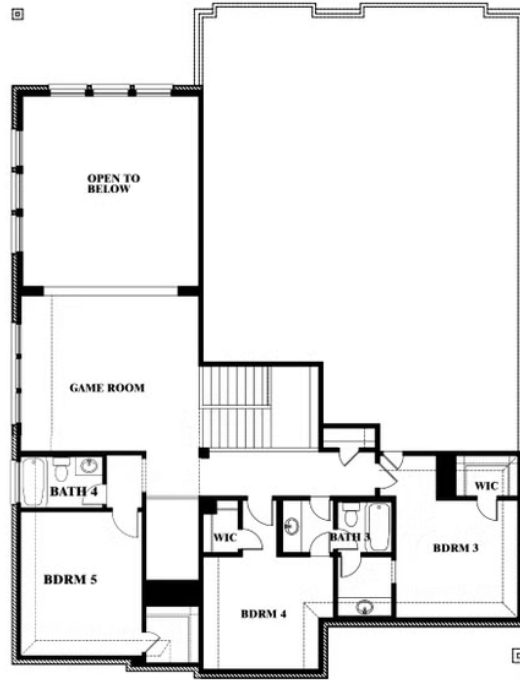

Bellflower II

ROCKWOOD

ROYAL DOVE LANE, MANSFIELD, TX 76063

Bellflower II

Opt. Bed 5/Bath 4 at Media