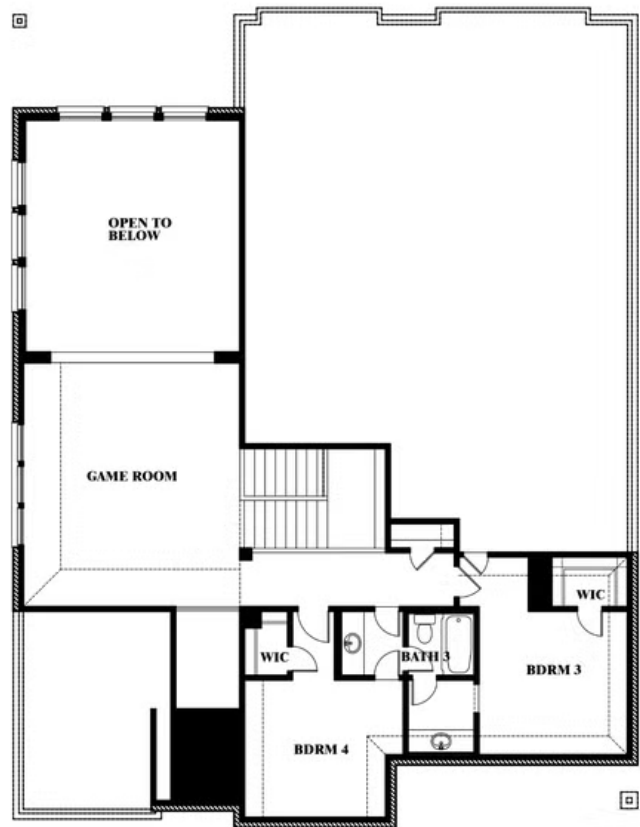

Bellflower

ROCKWOOD

2407 ROYAL DOVE LANE, MANSFIELD, TX 76063

Bellflower

This brochure is for general informational purposes and is to be used as a guide only. Changes may be made during the development process and floorplans, dimensions, fixtures, fittings, finishes and specifications are subject to change without notice. Window placement, balcony configuration, wardrobe sizes and living areas may vary slightly within each plan type. EQUAL HOUSING OPPORTUNITY

Document generated Nov 21, 2024. Prices, plans, square footage, features and materials are subject to change at any time without notice and vary among communities. Listed prices are for informational purposes only, are not binding, and do not create any contractual obligation(s). The price of any home is dependent on numerous factors, all of which are unique to a specific home, and is not guaranteed until specified in a binding contract. Pricing of elevations and additional optional beds/baths vary per plan. Some plans require a premium homesite. Please ask the Community Manager for details. Renderings of homes are artist concepts and may not reflect exact colors and materials.