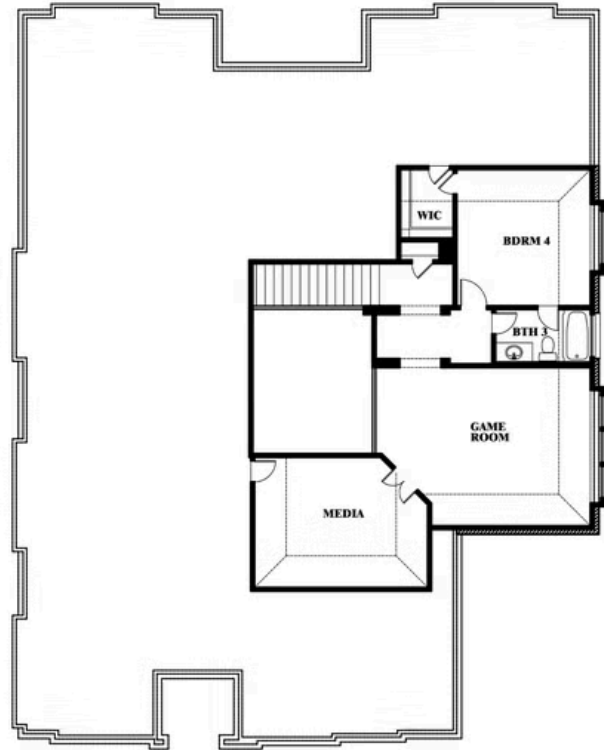

Primrose V

HOMES FROM
\$725,990

CLASSIC SERIES

ROCKWOOD 90

2407 ROYAL DOVE LANE, MANSFIELD, TX 76063

3,700
SQUARE FEET

4
BEDROOMS

3.5
BATHROOMS

3
CAR GARAGE

ELEVATION A

ELEVATION B

ELEVATION B

ELEVATION C

ELEVATION C

Primrose V

ROCKWOOD 90

2407 ROYAL DOVE LANE, MANSFIELD, TX 76063

Primrose V

This brochure is for general informational purposes and is to be used as a guide only. Changes may be made during the development process and floorplans, dimensions, fixtures, fittings, finishes and specifications are subject to change without notice. Window placement, balcony configuration, wardrobe sizes and living areas may vary slightly within each plan type. EQUAL HOUSING OPPORTUNITY