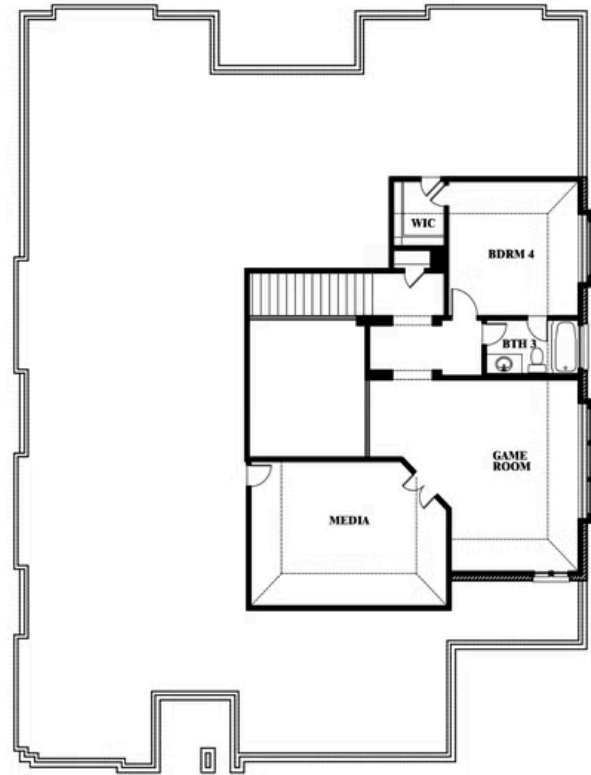

Primrose FE V

HOMES FROM
\$740,990

CLASSIC SERIES

ROCKWOOD 90

2407 ROYAL DOVE LANE, MANSFIELD, TX 76063

3,733
SQUARE FEET

4
BEDROOMS

3.5
BATHROOMS

3
CAR GARAGE

ELEVATION A

ELEVATION B

ELEVATION B

ELEVATION C

ELEVATION C

Primrose FE V

ROCKWOOD 90

2407 ROYAL DOVE LANE, MANSFIELD, TX 76063

Primrose FE V

This brochure is for general informational purposes and is to be used as a guide only. Changes may be made during the development process and floorplans, dimensions, fixtures, fittings, finishes and specifications are subject to change without notice. Window placement, balcony configuration, wardrobe sizes and living areas may vary slightly within each plan type. EQUAL HOUSING OPPORTUNITY