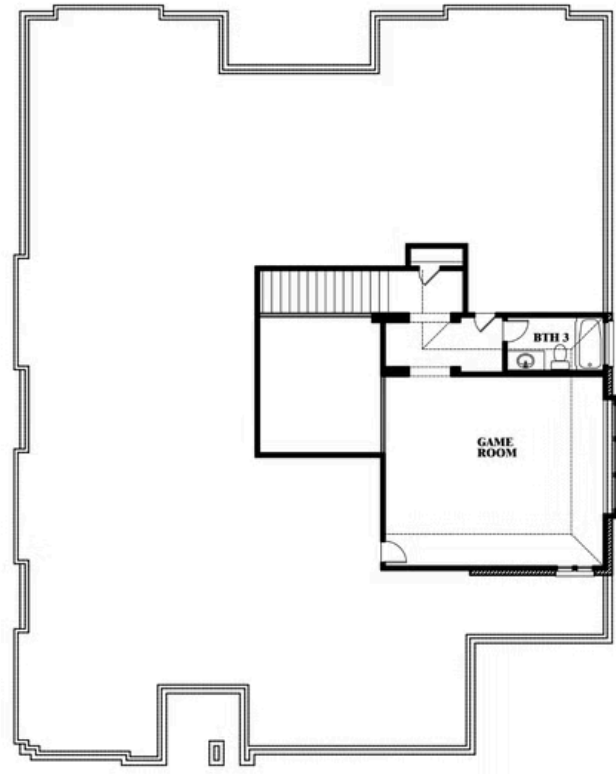

Primrose FE II

HOMES FROM
\$708,990

CLASSIC SERIES

ROCKWOOD 90

2407 ROYAL DOVE LANE, MANSFIELD, TX 76063

3,336
SQUARE FEET

3
BEDROOMS

3.5
BATHROOMS

3
CAR GARAGE

ELEVATION A

ELEVATION B

ELEVATION B

ELEVATION C

ELEVATION C

Primrose FE II

ROCKWOOD 90

2407 ROYAL DOVE LANE, MANSFIELD, TX 76063

Primrose FE II

This brochure is for general informational purposes and is to be used as a guide only. Changes may be made during the development process and floorplans, dimensions, fixtures, fittings, finishes and specifications are subject to change without notice. Window placement, balcony configuration, wardrobe sizes and living areas may vary slightly within each plan type. EQUAL HOUSING OPPORTUNITY