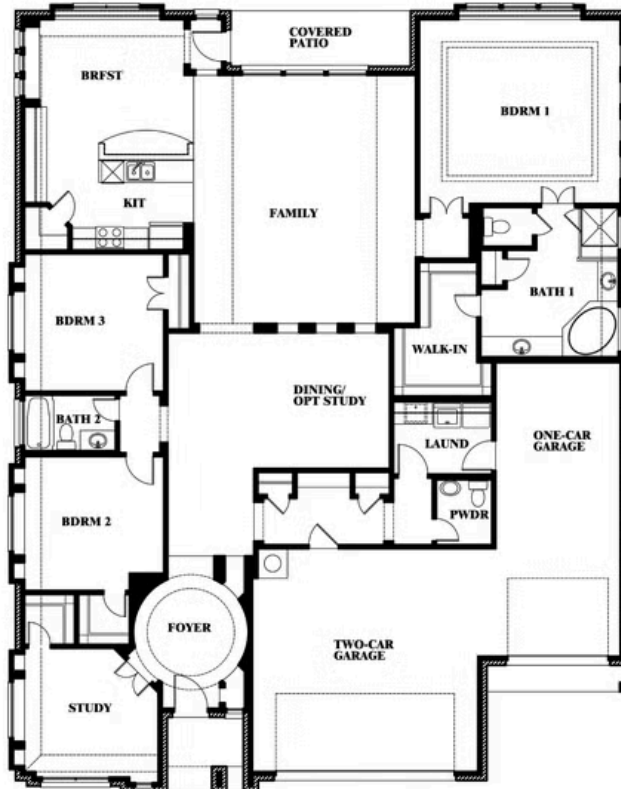

Primrose FE

HOMES FROM
\$670,990

CLASSIC SERIES

ROCKWOOD 90

2407 ROYAL DOVE LANE, MANSFIELD, TX 76063

2,775
SQUARE FEET

3
BEDROOMS

2.5
BATHROOMS

3
CAR GARAGE

ELEVATION A

ELEVATION B

ELEVATION C

Document generated Feb 23, 2025. Prices, plans, square footage, features and materials are subject to change at any time without notice and vary among communities. Listed prices are for informational purposes only, are not binding, and do not create any contractual obligation(s). The price of any home is dependent on numerous factors, all of which are unique to a specific home, and is not guaranteed until specified in a binding contract. Pricing of elevations and additional optional beds/baths vary per plan. Some plans require a premium homesite. Please ask the Community Manager for details. Renderings of homes are artist concepts and may not reflect exact colors and materials.

Primrose FE

ROCKWOOD 90

2407 ROYAL DOVE LANE, MANSFIELD, TX 76063

Primrose FE

This brochure is for general informational purposes and is to be used as a guide only. Changes may be made during the development process and floorplans, dimensions, fixtures, fittings, finishes and specifications are subject to change without notice. Window placement, balcony configuration, wardrobe sizes and living areas may vary slightly within each plan type. EQUAL HOUSING OPPORTUNITY