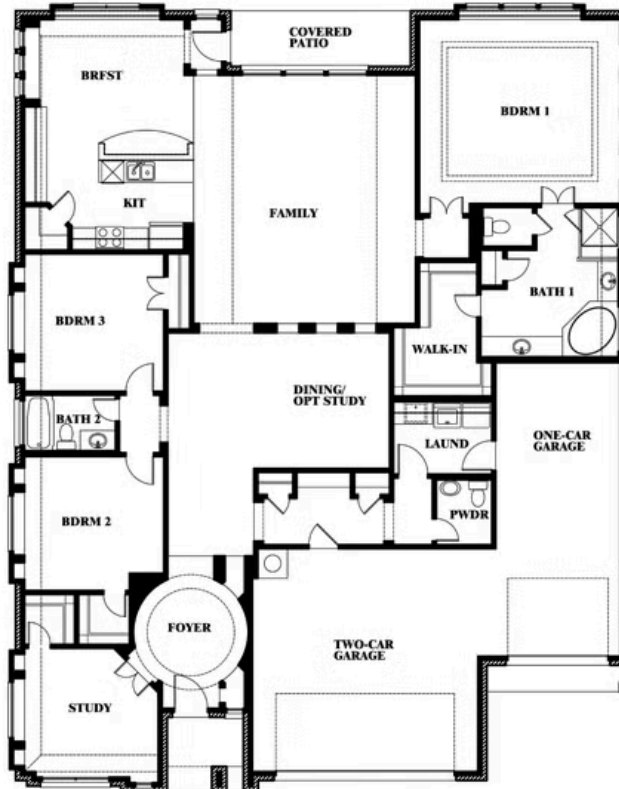

Primrose FE

HOMES FROM
\$670,990

CLASSIC SERIES

ROCKWOOD 90

2407 ROYAL DOVE LANE, MANSFIELD, TX 76063

2,775
SQUARE FEET

3
BEDROOMS

2.5
BATHROOMS

3
CAR GARAGE

ELEVATION A

ELEVATION B

ELEVATION C

Document generated Mar 30, 2025. Prices, plans, square footage, features and materials are subject to change at any time without notice and vary among communities. Listed prices are for informational purposes only, are not binding, and do not create any contractual obligation(s). The price of any home is dependent on numerous factors, all of which are unique to a specific home, and is not guaranteed until specified in a binding contract. Pricing of elevations and additional optional beds/baths vary per plan. Some plans require a premium homesite. Please ask the Community Manager for details. Renderings of homes are artist concepts and may not reflect exact colors and materials.

Primrose FE

ROCKWOOD 90

2407 ROYAL DOVE LANE, MANSFIELD, TX 76063

Primrose FE

This brochure is for general informational purposes and is to be used as a guide only. Changes may be made during the development process and floorplans, dimensions, fixtures, fittings, finishes and specifications are subject to change without notice. Window placement, balcony configuration, wardrobe sizes and living areas may vary slightly within each plan type. EQUAL HOUSING OPPORTUNITY