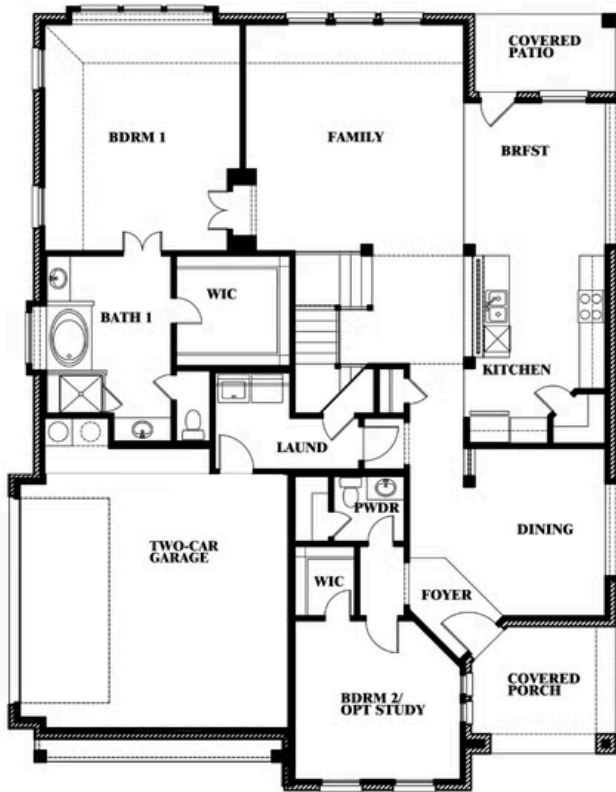

Magnolia Side Entry

ROCKWOOD 90

2407 ROYAL DOVE LANE, MANSFIELD, TX 76063

Magnolia Side Entry

This brochure is for general informational purposes and is to be used as a guide only. Changes may be made during the development process and floorplans, dimensions, fixtures, fittings, finishes and specifications are subject to change without notice. Window placement, balcony configuration, wardrobe sizes and living areas may vary slightly within each plan type. EQUAL HOUSING OPPORTUNITY

Document generated Mar 14, 2025. Prices, plans, square footage, features and materials are subject to change at any time without notice and vary among communities. Listed prices are for informational purposes only, are not binding, and do not create any contractual obligation(s). The price of any home is dependent on numerous factors, all of which are unique to a specific home, and is not guaranteed until specified in a binding contract. Pricing of elevations and additional optional beds/baths vary per plan. Some plans require a premium homesite. Please ask the Community Manager for details. Renderings of homes are artist concepts and may not reflect exact colors and materials.