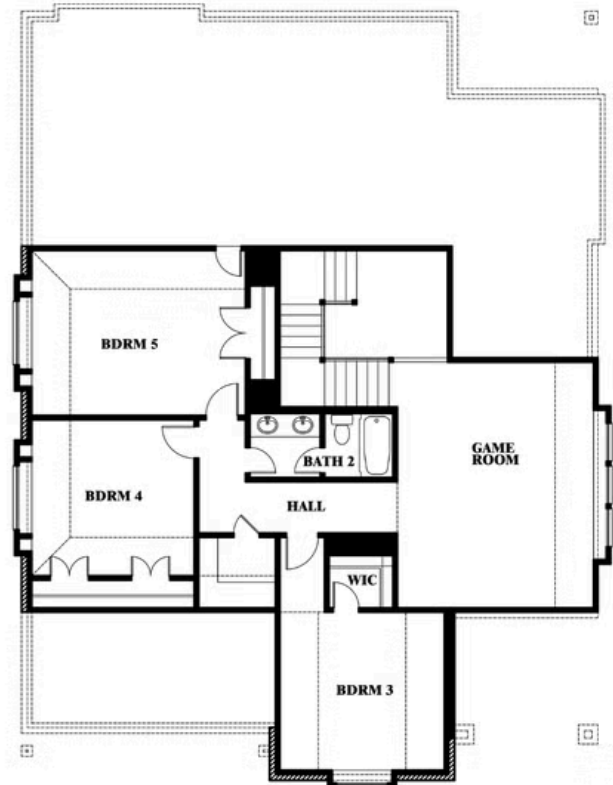

Magnolia Side Entry

ROCKWOOD 90

2407 ROYAL DOVE LANE, MANSFIELD, TX 76063

Magnolia Side Entry

This brochure is for general informational purposes and is to be used as a guide only. Changes may be made during the development process and floorplans, dimensions, fixtures, fittings, finishes and specifications are subject to change without notice. Window placement, balcony configuration, wardrobe sizes and living areas may vary slightly within each plan type. EQUAL HOUSING OPPORTUNITY

Document generated Mar 14, 2025. Prices, plans, square footage, features and materials are subject to change at any time without notice and vary among communities. Listed prices are for informational purposes only, are not binding, and do not create any contractual obligation(s). The price of any home is dependent on numerous factors, all of which are unique to a specific home, and is not guaranteed until specified in a binding contract. Pricing of elevations and additional optional beds/baths vary per plan. Some plans require a premium homesite. Please ask the Community Manager for details. Renderings of homes are artist concepts and may not reflect exact colors and materials.