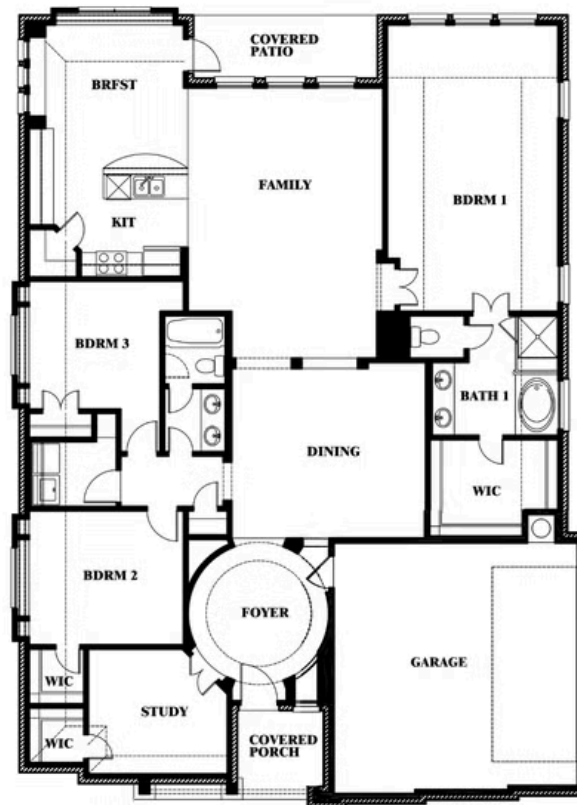

Carolina Side Entry

HOMES FROM
\$589,990

CLASSIC SERIES

ROCKWOOD 90

2407 ROYAL DOVE LANE, MANSFIELD, TX 76063

2,319
SQUARE FEET

3
BEDROOMS

2.0
BATHROOMS

Carolina Side Entry

ROCKWOOD 90

2407 ROYAL DOVE LANE, MANSFIELD, TX 76063

CAROLINA SIDE ENTRY FLOOR PLAN

Carolina Side Entry

This brochure is for general informational purposes and is to be used as a guide only. Changes may be made during the development process and floorplans, dimensions, fixtures, fittings, finishes and specifications are subject to change without notice. Window placement, balcony configuration, wardrobe sizes and living areas may vary slightly within each plan type. EQUAL HOUSING OPPORTUNITY