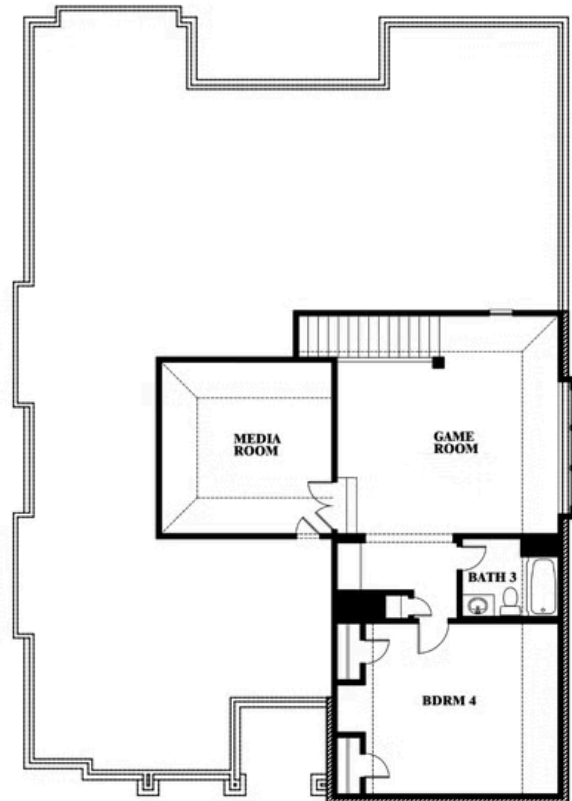

Carolina IV Side Entry

HOMES FROM
\$671,990

CLASSIC SERIES

ROCKWOOD 90

2407 ROYAL DOVE LANE, MANSFIELD, TX 76063

3,258
SQUARE FEET

4
BEDROOMS

3.0
BATHROOMS

2
CAR GARAGE

ELEVATION T

ELEVATION S

ELEVATION S

ELEVATION R

ELEVATION R

Document generated Mar 14, 2025. Prices, plans, square footage, features and materials are subject to change at any time without notice and vary among communities. Listed prices are for informational purposes only, are not binding, and do not create any contractual obligation(s). The price of any home is dependent on numerous factors, all of which are unique to a specific home, and is not guaranteed until specified in a binding contract. Pricing of elevations and additional optional beds/baths vary per plan. Some plans require a premium homesite. Please ask the Community Manager for details. Renderings of homes are artist concepts and may not reflect exact colors and materials.

Carolina IV Side Entry

ROCKWOOD 90

2407 ROYAL DOVE LANE, MANSFIELD, TX 76063

Carolina IV Side Entry

This brochure is for general informational purposes and is to be used as a guide only. Changes may be made during the development process and floorplans, dimensions, fixtures, fittings, finishes and specifications are subject to change without notice. Window placement, balcony configuration, wardrobe sizes and living areas may vary slightly within each plan type. EQUAL HOUSING OPPORTUNITY