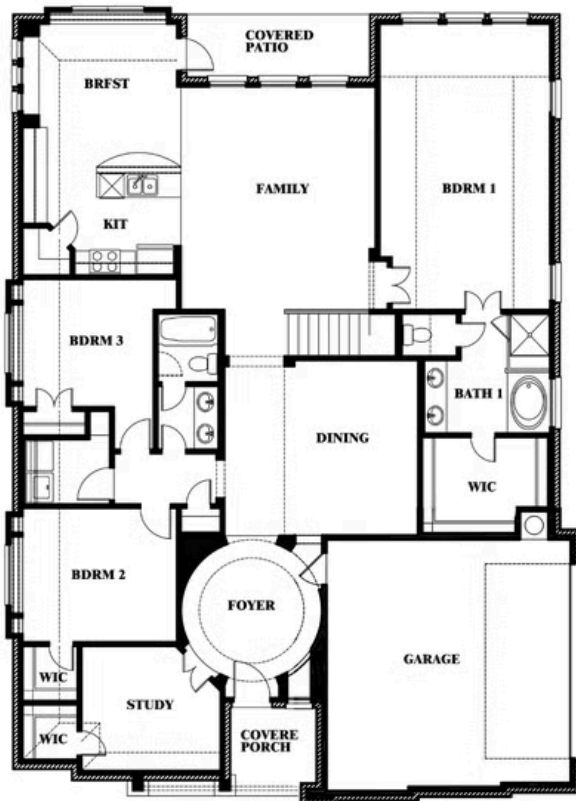

Carolina IV Side Entry

HOMES FROM
\$671,990

CLASSIC SERIES

ROCKWOOD 90

2407 ROYAL DOVE LANE, MANSFIELD, TX 76063

3,258
SQUARE FEET

4
BEDROOMS

3.0
BATHROOMS

2
CAR GARAGE

ELEVATION T

ELEVATION S

ELEVATION S

ELEVATION R

ELEVATION R

Document generated Mar 14, 2025. Prices, plans, square footage, features and materials are subject to change at any time without notice and vary among communities. Listed prices are for informational purposes only, are not binding, and do not create any contractual obligation(s). The price of any home is dependent on numerous factors, all of which are unique to a specific home, and is not guaranteed until specified in a binding contract. Pricing of elevations and additional optional beds/baths vary per plan. Some plans require a premium homesite. Please ask the Community Manager for details. Renderings of homes are artist concepts and may not reflect exact colors and materials.

Carolina IV Side Entry

ROCKWOOD 90

2407 ROYAL DOVE LANE, MANSFIELD, TX 76063

Carolina IV Side Entry

This brochure is for general informational purposes and is to be used as a guide only. Changes may be made during the development process and floorplans, dimensions, fixtures, fittings, finishes and specifications are subject to change without notice. Window placement, balcony configuration, wardrobe sizes and living areas may vary slightly within each plan type. EQUAL HOUSING OPPORTUNITY