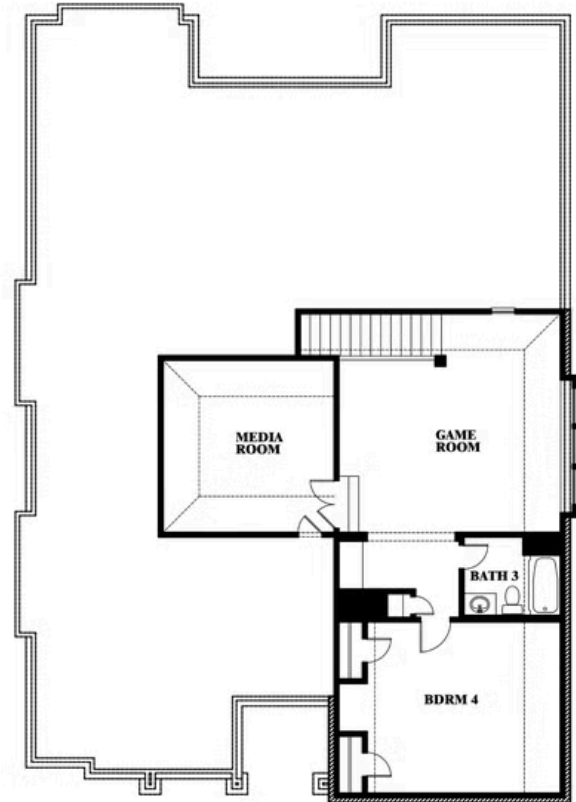

Carolina IV

HOMES FROM
\$661,990

CLASSIC SERIES

ROCKWOOD 90

2407 ROYAL DOVE LANE, MANSFIELD, TX 76063

3,280
SQUARE FEET

4
BEDROOMS

3.0
BATHROOMS

2
CAR GARAGE

ELEVATION D

ELEVATION A

ELEVATION A

ELEVATION AS

ELEVATION AS

ELEVATION C

ELEVATION C

ELEVATION E

ELEVATION E

ELEVATION F

ELEVATION F

Carolina IV

ROCKWOOD 90

2407 ROYAL DOVE LANE, MANSFIELD, TX 76063

Carolina IV

This brochure is for general informational purposes and is to be used as a guide only. Changes may be made during the development process and floorplans, dimensions, fixtures, fittings, finishes and specifications are subject to change without notice. Window placement, balcony configuration, wardrobe sizes and living areas may vary slightly within each plan type. EQUAL HOUSING OPPORTUNITY