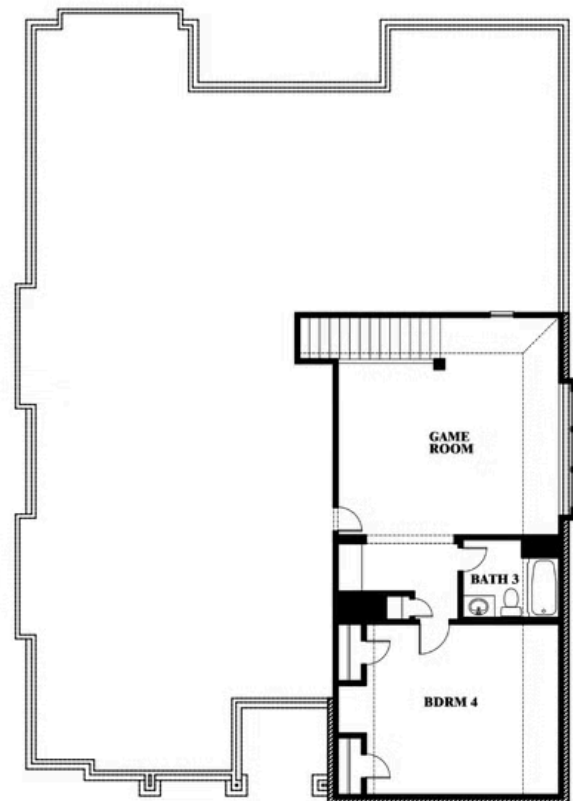

Carolina III Side Entry

HOMES FROM
\$658,990

CLASSIC SERIES

ROCKWOOD 90

2407 ROYAL DOVE LANE, MANSFIELD, TX 76063

3,042
SQUARE FEET

4
BEDROOMS

3.0
BATHROOMS

2
CAR GARAGE

ELEVATION R

ELEVATION T

ELEVATION T

ELEVATION S

Document generated Mar 14, 2025. Prices, plans, square footage, features and materials are subject to change at any time without notice and vary among communities. Listed prices are for informational purposes only, are not binding, and do not create any contractual obligation(s). The price of any home is dependent on numerous factors, all of which are unique to a specific home, and is not guaranteed until specified in a binding contract. Pricing of elevations and additional optional beds/baths vary per plan. Some plans require a premium homesite. Please ask the Community Manager for details. Renderings of homes are artist concepts and may not reflect exact colors and materials.

Carolina III Side Entry

ROCKWOOD 90

2407 ROYAL DOVE LANE, MANSFIELD, TX 76063

Carolina III Side Entry

This brochure is for general informational purposes and is to be used as a guide only. Changes may be made during the development process and floorplans, dimensions, fixtures, fittings, finishes and specifications are subject to change without notice. Window placement, balcony configuration, wardrobe sizes and living areas may vary slightly within each plan type. EQUAL HOUSING OPPORTUNITY