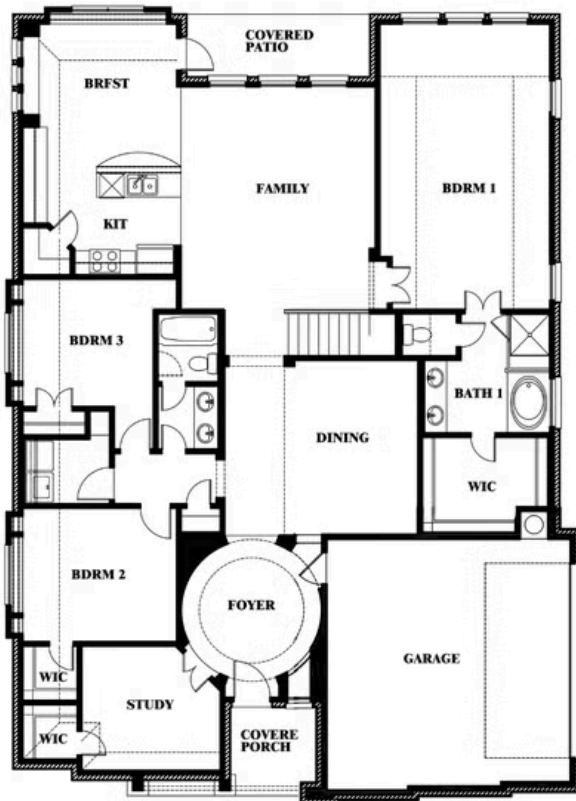

Carolina III Side Entry

HOMES FROM
\$658,990

CLASSIC SERIES

ROCKWOOD 90

2407 ROYAL DOVE LANE, MANSFIELD, TX 76063

3,042
SQUARE FEET

4
BEDROOMS

3.0
BATHROOMS

2
CAR GARAGE

ELEVATION R

ELEVATION T

ELEVATION T

ELEVATION S

Document generated Mar 14, 2025. Prices, plans, square footage, features and materials are subject to change at any time without notice and vary among communities. Listed prices are for informational purposes only, are not binding, and do not create any contractual obligation(s). The price of any home is dependent on numerous factors, all of which are unique to a specific home, and is not guaranteed until specified in a binding contract. Pricing of elevations and additional optional beds/baths vary per plan. Some plans require a premium homesite. Please ask the Community Manager for details. Renderings of homes are artist concepts and may not reflect exact colors and materials.

Carolina III Side Entry

ROCKWOOD 90

2407 ROYAL DOVE LANE, MANSFIELD, TX 76063

Carolina III Side Entry

This brochure is for general informational purposes and is to be used as a guide only. Changes may be made during the development process and floorplans, dimensions, fixtures, fittings, finishes and specifications are subject to change without notice. Window placement, balcony configuration, wardrobe sizes and living areas may vary slightly within each plan type. EQUAL HOUSING OPPORTUNITY