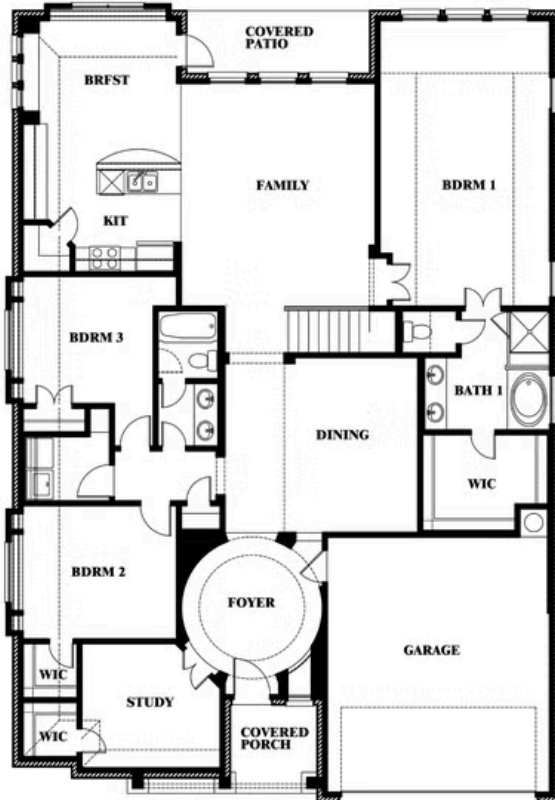

Carolina III

HOMES FROM
\$648,990

CLASSIC SERIES

ROCKWOOD 90

2407 ROYAL DOVE LANE, MANSFIELD, TX 76063

3,067
SQUARE FEET

4
BEDROOMS

3.0
BATHROOMS

2
CAR GARAGE

Carolina III

ROCKWOOD 90

2407 ROYAL DOVE LANE, MANSFIELD, TX 76063

Carolina III

This brochure is for general informational purposes and is to be used as a guide only. Changes may be made during the development process and floorplans, dimensions, fixtures, fittings, finishes and specifications are subject to change without notice. Window placement, balcony configuration, wardrobe sizes and living areas may vary slightly within each plan type. EQUAL HOUSING OPPORTUNITY