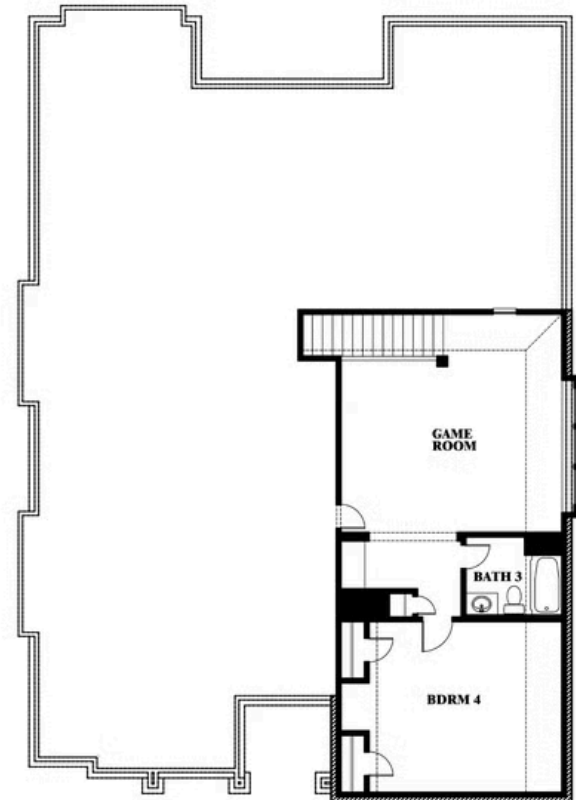

Carolina III

HOMES FROM
\$648,990

CLASSIC SERIES

ROCKWOOD 90

2407 ROYAL DOVE LANE, MANSFIELD, TX 76063

3,067
SQUARE FEET

4
BEDROOMS

3.0
BATHROOMS

2
CAR GARAGE

Carolina III

ROCKWOOD 90

2407 ROYAL DOVE LANE, MANSFIELD, TX 76063

Carolina III

This brochure is for general informational purposes and is to be used as a guide only. Changes may be made during the development process and floorplans, dimensions, fixtures, fittings, finishes and specifications are subject to change without notice. Window placement, balcony configuration, wardrobe sizes and living areas may vary slightly within each plan type. EQUAL HOUSING OPPORTUNITY