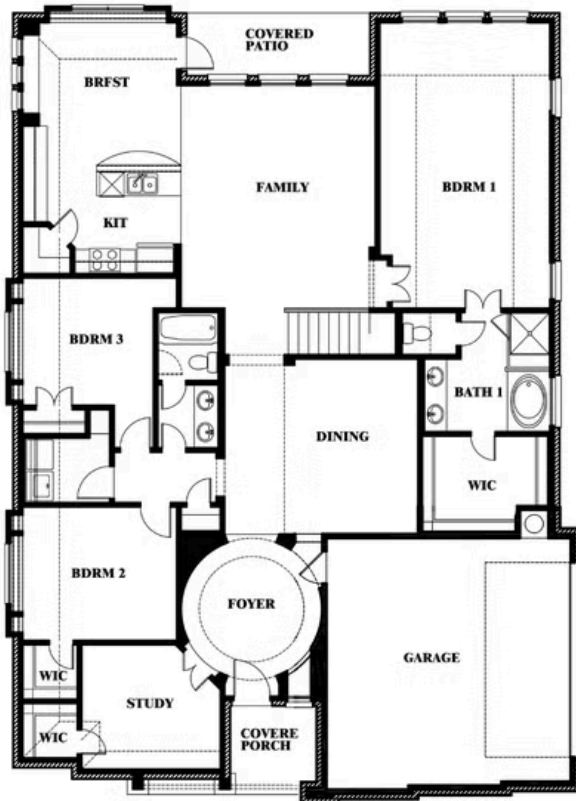

Carolina II Side Entry

HOMES FROM
\$646,990

CLASSIC SERIES

ROCKWOOD 90

2407 ROYAL DOVE LANE, MANSFIELD, TX 76063

2,777
SQUARE FEET

3
BEDROOMS

3.0
BATHROOMS

2
CAR GARAGE

ELEVATION R

ELEVATION S

ELEVATION S

ELEVATION T

ELEVATION T

Document generated Mar 14, 2025. Prices, plans, square footage, features and materials are subject to change at any time without notice and vary among communities. Listed prices are for informational purposes only, are not binding, and do not create any contractual obligation(s). The price of any home is dependent on numerous factors, all of which are unique to a specific home, and is not guaranteed until specified in a binding contract. Pricing of elevations and additional optional beds/baths vary per plan. Some plans require a premium homesite. Please ask the Community Manager for details. Renderings of homes are artist concepts and may not reflect exact colors and materials.

Carolina II Side Entry

ROCKWOOD 90

2407 ROYAL DOVE LANE, MANSFIELD, TX 76063

Carolina II Side Entry

This brochure is for general informational purposes and is to be used as a guide only. Changes may be made during the development process and floorplans, dimensions, fixtures, fittings, finishes and specifications are subject to change without notice. Window placement, balcony configuration, wardrobe sizes and living areas may vary slightly within each plan type. EQUAL HOUSING OPPORTUNITY