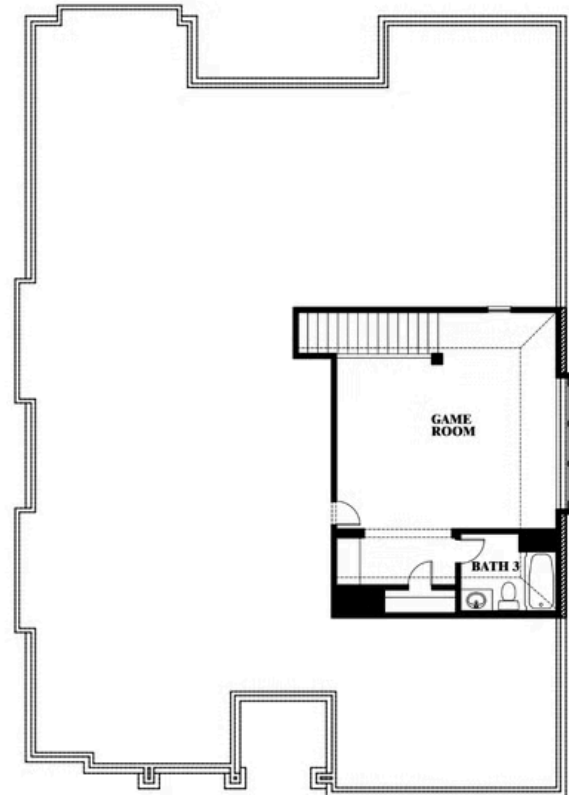

Carolina II Side Entry

HOMES FROM
\$646,990

CLASSIC SERIES

ROCKWOOD 90

2407 ROYAL DOVE LANE, MANSFIELD, TX 76063

2,777
SQUARE FEET

3
BEDROOMS

3.0
BATHROOMS

2
CAR GARAGE

ELEVATION R

ELEVATION S

ELEVATION S

ELEVATION T

ELEVATION T

Document generated Mar 14, 2025. Prices, plans, square footage, features and materials are subject to change at any time without notice and vary among communities. Listed prices are for informational purposes only, are not binding, and do not create any contractual obligation(s). The price of any home is dependent on numerous factors, all of which are unique to a specific home, and is not guaranteed until specified in a binding contract. Pricing of elevations and additional optional beds/baths vary per plan. Some plans require a premium homesite. Please ask the Community Manager for details. Renderings of homes are artist concepts and may not reflect exact colors and materials.

Carolina II Side Entry

ROCKWOOD 90

2407 ROYAL DOVE LANE, MANSFIELD, TX 76063

Carolina II Side Entry

This brochure is for general informational purposes and is to be used as a guide only. Changes may be made during the development process and floorplans, dimensions, fixtures, fittings, finishes and specifications are subject to change without notice. Window placement, balcony configuration, wardrobe sizes and living areas may vary slightly within each plan type. EQUAL HOUSING OPPORTUNITY