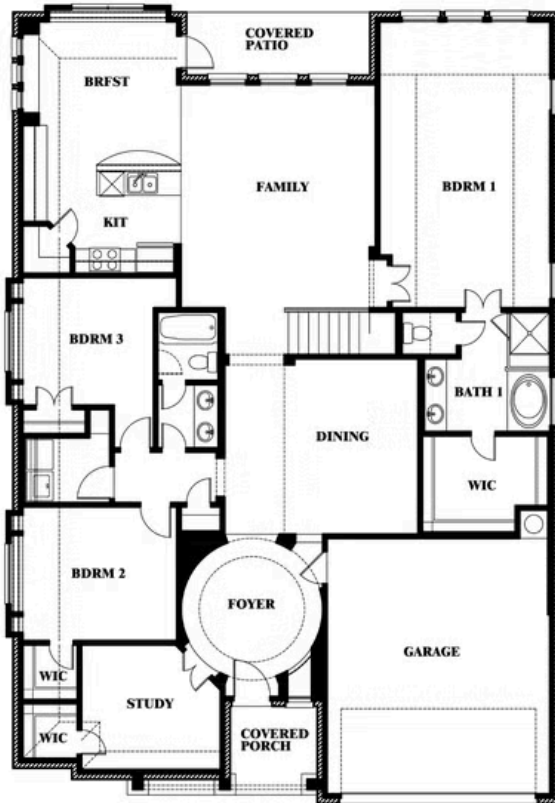

Carolina II

HOMES FROM
\$636,990

CLASSIC SERIES

ROCKWOOD 90

2407 ROYAL DOVE LANE, MANSFIELD, TX 76063

2,771
SQUARE FEET

3
BEDROOMS

3.0
BATHROOMS

2
CAR GARAGE

ELEVATION D

ELEVATION A

ELEVATION A

ELEVATION AS

ELEVATION AS

ELEVATION C

ELEVATION C

Carolina II

ROCKWOOD 90

2407 ROYAL DOVE LANE, MANSFIELD, TX 76063

Carolina II

This brochure is for general informational purposes and is to be used as a guide only. Changes may be made during the development process and floorplans, dimensions, fixtures, fittings, finishes and specifications are subject to change without notice. Window placement, balcony configuration, wardrobe sizes and living areas may vary slightly within each plan type. EQUAL HOUSING OPPORTUNITY

Carolina II

ROCKWOOD 90

2407 ROYAL DOVE LANE, MANSFIELD, TX 76063

Carolina II with Media Room

This brochure is for general informational purposes and is to be used as a guide only. Changes may be made during the development process and floorplans, dimensions, fixtures, fittings, finishes and specifications are subject to change without notice. Window placement, balcony configuration, wardrobe sizes and living areas may vary slightly within each plan type. EQUAL HOUSING OPPORTUNITY