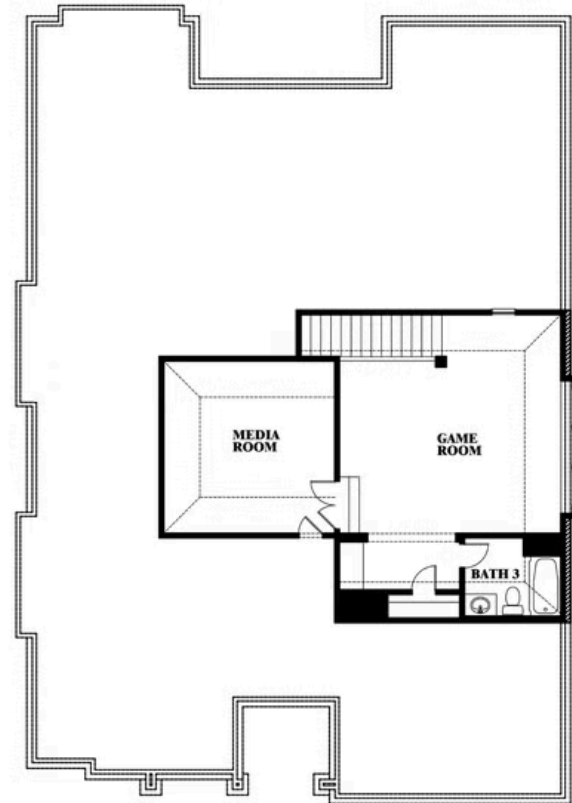

Carolina II

ROCKWOOD 90

2407 ROYAL DOVE LANE, MANSFIELD, TX 76063

Carolina II

This brochure is for general informational purposes and is to be used as a guide only. Changes may be made during the development process and floorplans, dimensions, fixtures, fittings, finishes and specifications are subject to change without notice. Window placement, balcony configuration, wardrobe sizes and living areas may vary slightly within each plan type. EQUAL HOUSING OPPORTUNITY

Carolina II

ROCKWOOD 90

2407 ROYAL DOVE LANE, MANSFIELD, TX 76063

Carolina II with Media Room

This brochure is for general informational purposes and is to be used as a guide only. Changes may be made during the development process and floorplans, dimensions, fixtures, fittings, finishes and specifications are subject to change without notice. Window placement, balcony configuration, wardrobe sizes and living areas may vary slightly within each plan type. EQUAL HOUSING OPPORTUNITY