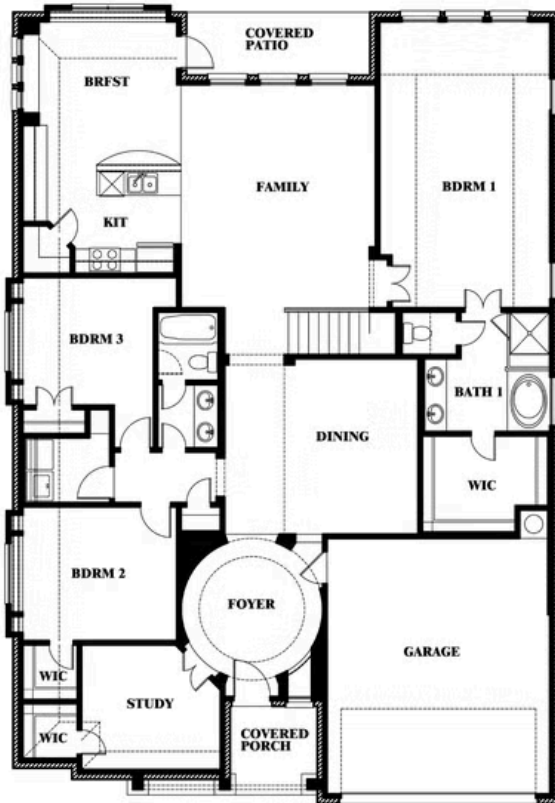

Carolina II

ROCKWOOD 90

2407 ROYAL DOVE LANE, MANSFIELD, TX 76063

Carolina II

This brochure is for general informational purposes and is to be used as a guide only. Changes may be made during the development process and floorplans, dimensions, fixtures, fittings, finishes and specifications are subject to change without notice. Window placement, balcony configuration, wardrobe sizes and living areas may vary slightly within each plan type. EQUAL HOUSING OPPORTUNITY

Carolina II

ROCKWOOD 90

2407 ROYAL DOVE LANE, MANSFIELD, TX 76063

Carolina II with Media Room

This brochure is for general informational purposes and is to be used as a guide only. Changes may be made during the development process and floorplans, dimensions, fixtures, fittings, finishes and specifications are subject to change without notice. Window placement, balcony configuration, wardrobe sizes and living areas may vary slightly within each plan type. EQUAL HOUSING OPPORTUNITY