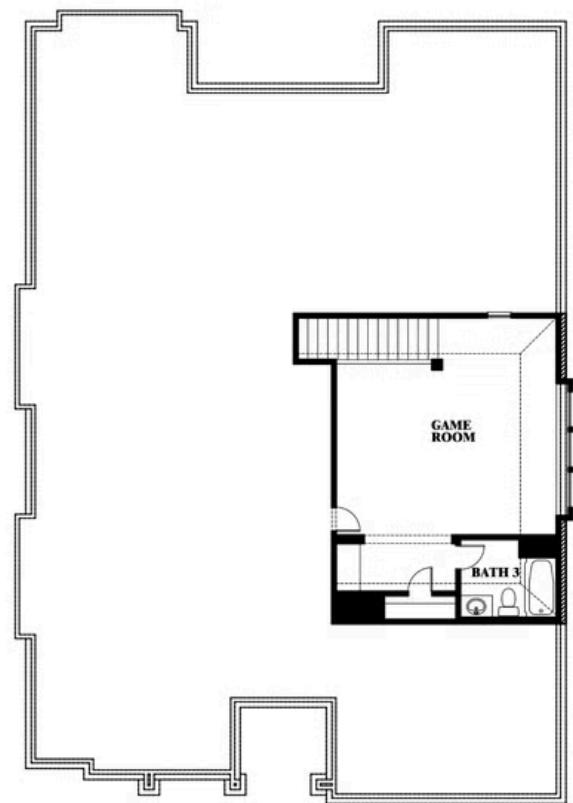

Carolina II

HOMES FROM
\$636,990

CLASSIC SERIES

ROCKWOOD 90

2407 ROYAL DOVE LANE, MANSFIELD, TX 76063

2,771
SQUARE FEET

3
BEDROOMS

3.0
BATHROOMS

2
CAR GARAGE

ELEVATION D

ELEVATION A

ELEVATION A

ELEVATION AS

ELEVATION AS

ELEVATION C

ELEVATION C

Carolina II

ROCKWOOD 90

2407 ROYAL DOVE LANE, MANSFIELD, TX 76063

Carolina II

This brochure is for general informational purposes and is to be used as a guide only. Changes may be made during the development process and floorplans, dimensions, fixtures, fittings, finishes and specifications are subject to change without notice. Window placement, balcony configuration, wardrobe sizes and living areas may vary slightly within each plan type. EQUAL HOUSING OPPORTUNITY

Carolina II

ROCKWOOD 90

2407 ROYAL DOVE LANE, MANSFIELD, TX 76063

Carolina II with Media Room

This brochure is for general informational purposes and is to be used as a guide only. Changes may be made during the development process and floorplans, dimensions, fixtures, fittings, finishes and specifications are subject to change without notice. Window placement, balcony configuration, wardrobe sizes and living areas may vary slightly within each plan type. EQUAL HOUSING OPPORTUNITY