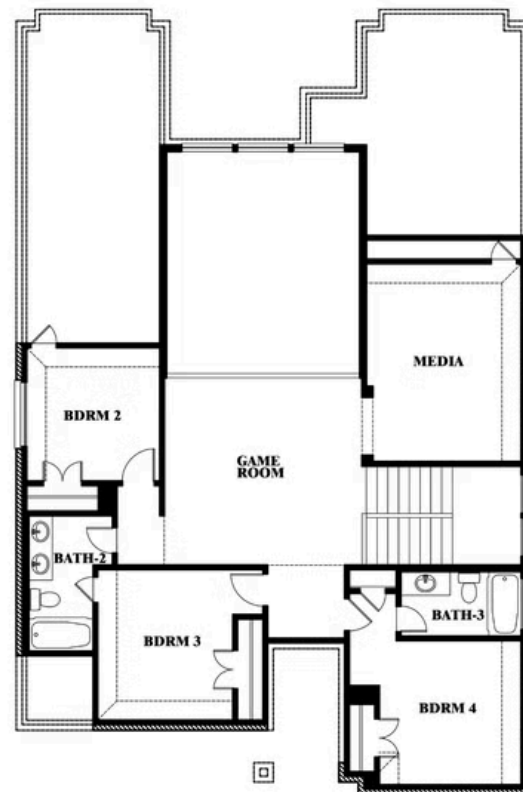

Violet IV

HOMES FROM
\$557,990

CLASSIC SERIES

ROCKWOOD 65

2407 ROYAL DOVE LANE, MANSFIELD, TX 76063

3-Car Garage Included

2,838
SQUARE FEET

4
BEDROOMS

3.5
BATHROOMS

2
CAR GARAGE

ELEVATION C

ELEVATION A

ELEVATION A

ELEVATION AS

ELEVATION AS

ELEVATION B

ELEVATION B

ELEVATION D

ELEVATION D

Violet IV

VIOLET IV FLOOR PLAN

ROCKWOOD 65

2407 ROYAL DOVE LANE, MANSFIELD, TX 76063

Violet IV

Violet IV

ROCKWOOD 65

2407 ROYAL DOVE LANE, MANSFIELD, TX 76063

VIOLET IV FLOOR PLAN WITH OPTIONAL BEDROOM AT STUDY

Violet IV Opt. Bed 5 & Bath 4 at Study

This brochure is for general informational purposes and is to be used as a guide only. Changes may be made during the development process and floorplans, dimensions, fixtures, fittings, finishes and specifications are subject to change without notice. Window placement, balcony configuration, wardrobe sizes and living areas may vary slightly within each plan type. EQUAL HOUSING OPPORTUNITY