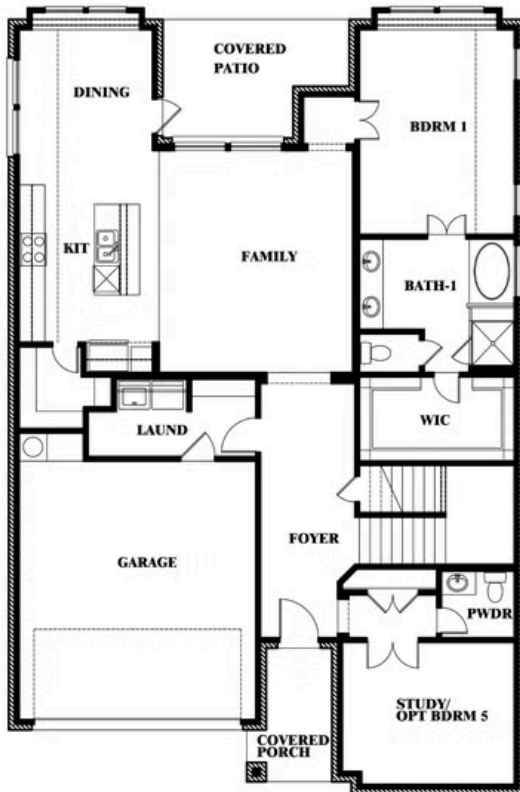

3.5
BATHROOMS

2
CAR GARAGE

ELEVATION C

ELEVATION A

ELEVATION A

ELEVATION AS

ELEVATION AS

ELEVATION B

ELEVATION B

ELEVATION D

ELEVATION D

Violet IV

VIOLET IV FLOOR PLAN

ROCKWOOD 65

2407 ROYAL DOVE LANE, MANSFIELD, TX 76063

Violet IV

This brochure is for general informational purposes and is to be used as a guide only. Changes may be made during the development process and floorplans, dimensions, fixtures, fittings, finishes and specifications are subject to change without notice. Window placement, balcony configuration, wardrobe sizes and living areas may vary slightly within each plan type. EQUAL HOUSING OPPORTUNITY

Violet IV

ROCKWOOD 65

2407 ROYAL DOVE LANE, MANSFIELD, TX 76063

VIOLET IV FLOOR PLAN WITH OPTIONAL BEDROOM AT STUDY

Violet IV Opt. Bed 5 & Bath 4 at Study

This brochure is for general informational purposes and is to be used as a guide only. Changes may be made during the development process and floorplans, dimensions, fixtures, fittings, finishes and specifications are subject to change without notice. Window placement, balcony configuration, wardrobe sizes and living areas may vary slightly within each plan type. EQUAL HOUSING OPPORTUNITY