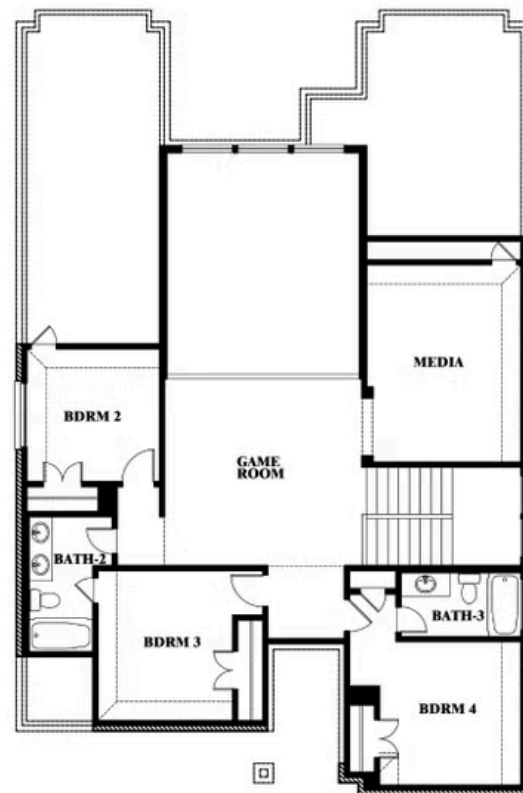

Violet IV

HOMES FROM
\$557,990

CLASSIC SERIES

ROCKWOOD 65

2407 ROYAL DOVE LANE, MANSFIELD, TX 76063

3-Car Garage Included

2,838
SQUARE FEET

4
BEDROOMS

ELEVATION B

ELEVATION D

ELEVATION D

Violet IV

VIOLET IV FLOOR PLAN

ROCKWOOD 65

2407 ROYAL DOVE LANE, MANSFIELD, TX 76063

Violet IV

Violet IV

ROCKWOOD 65

2407 ROYAL DOVE LANE, MANSFIELD, TX 76063

VIOLET IV FLOOR PLAN WITH OPTIONAL BEDROOM AT STUDY

Violet IV Opt. Bed 5 & Bath 4 at Study

This brochure is for general informational purposes and is to be used as a guide only. Changes may be made during the development process and floorplans, dimensions, fixtures, fittings, finishes and specifications are subject to change without notice. Window placement, balcony configuration, wardrobe sizes and living areas may vary slightly within each plan type. EQUAL HOUSING OPPORTUNITY