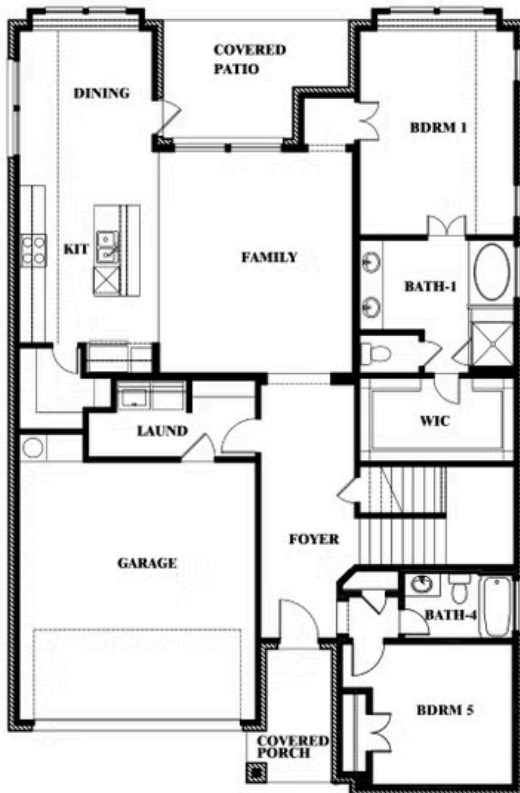

Violet IV

HOMES FROM
\$557,990

CLASSIC SERIES

ROCKWOOD 65

2407 ROYAL DOVE LANE, MANSFIELD, TX 76063

3-Car Garage Included

2,838
SQUARE FEET

4
BEDROOMS

ELEVATION B

ELEVATION D

ELEVATION D

Violet IV

VIOLET IV FLOOR PLAN

ROCKWOOD 65

2407 ROYAL DOVE LANE, MANSFIELD, TX 76063

Violet IV

This brochure is for general informational purposes and is to be used as a guide only. Changes may be made during the development process and floorplans, dimensions, fixtures, fittings, finishes and specifications are subject to change without notice. Window placement, balcony configuration, wardrobe sizes and living areas may vary slightly within each plan type. EQUAL HOUSING OPPORTUNITY

Violet IV

ROCKWOOD 65

2407 ROYAL DOVE LANE, MANSFIELD, TX 76063

VIOLET IV FLOOR PLAN WITH OPTIONAL BEDROOM AT STUDY

Violet IV Opt. Bed 5 & Bath 4 at Study

This brochure is for general informational purposes and is to be used as a guide only. Changes may be made during the development process and floorplans, dimensions, fixtures, fittings, finishes and specifications are subject to change without notice. Window placement, balcony configuration, wardrobe sizes and living areas may vary slightly within each plan type. EQUAL HOUSING OPPORTUNITY