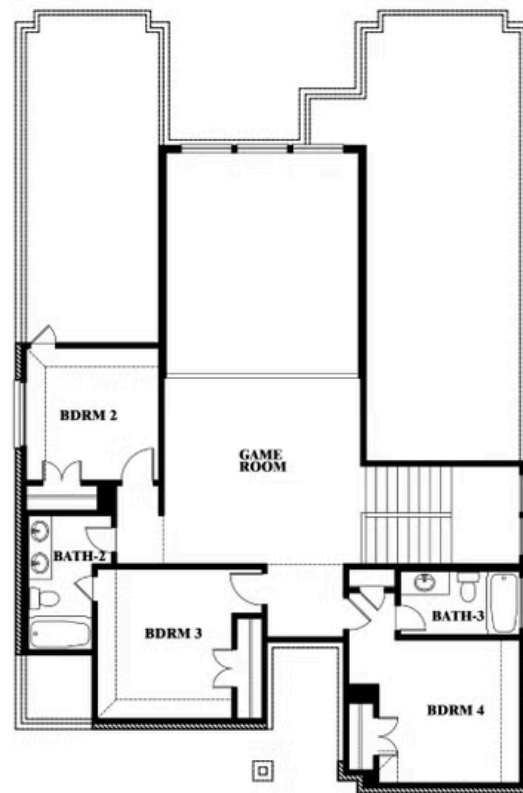

Violet III

This brochure is for general informational purposes and is to be used as a guide only. Changes may be made during the development process and floorplans, dimensions, fixtures, fittings, finishes and specifications are subject to change without notice. Window placement, balcony configuration, wardrobe sizes and living areas may vary slightly within each plan type. EQUAL HOUSING OPPORTUNITY

Violet III

ROCKWOOD 65

2407 ROYAL DOVE LANE, MANSFIELD, TX 76063

VIOLET III FLOOR PLAN WITH BEDROOM AT STUDY

Violet III Opt. Bed 5 & Bath 4 at Study

This brochure is for general informational purposes and is to be used as a guide only. Changes may be made during the development process and floorplans, dimensions, fixtures, fittings, finishes and specifications are subject to change without notice. Window placement, balcony configuration, wardrobe sizes and living areas may vary slightly within each plan type. EQUAL HOUSING OPPORTUNITY