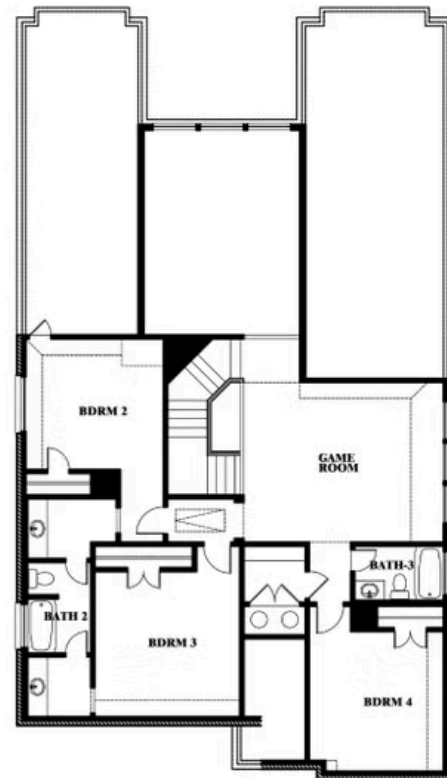

Rose

HOMES FROM
\$599,990

CLASSIC SERIES

ROCKWOOD 65

2407 ROYAL DOVE LANE, MANSFIELD, TX 76063

3-Car Garage Included

3,359
SQUARE FEET

4
BEDROOMS

ELEVATION B

ELEVATION C

ELEVATION C

Rose

ROSE FLOOR PLAN

ROCKWOOD 65

2407 ROYAL DOVE LANE, MANSFIELD, TX 76063

Rose

Rose

ROCKWOOD 65

2407 ROYAL DOVE LANE, MANSFIELD, TX 76063

ROSE FLOOR PLAN WITH OPTIONAL BED & BATH AT STUDY

Rose
Opt. Bed & Bath at Study

This brochure is for general informational purposes and is to be used as a guide only. Changes may be made during the development process and floorplans, dimensions, fixtures, fittings, finishes and specifications are subject to change without notice. Window placement, balcony configuration, wardrobe sizes and living areas may vary slightly within each plan type. EQUAL HOUSING OPPORTUNITY