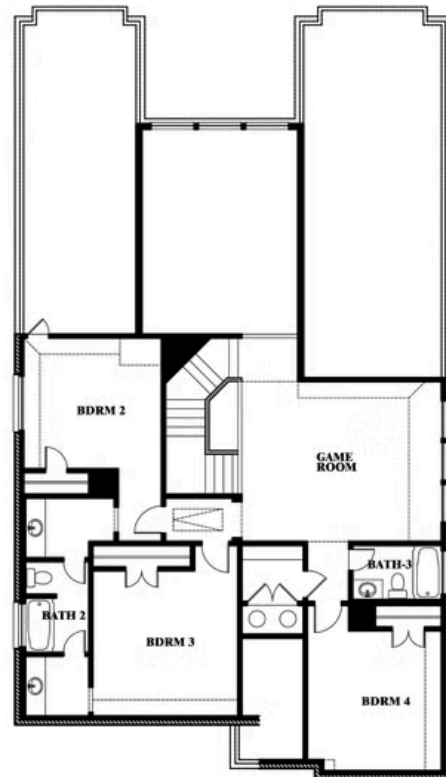

Rose

HOMES FROM
\$599,990

CLASSIC SERIES

ROCKWOOD 65

2407 ROYAL DOVE LANE, MANSFIELD, TX 76063

3-Car Garage Included

3,359
SQUARE FEET

4
BEDROOMS

3.5
BATHROOMS

2
CAR GARAGE

ELEVATION D

ELEVATION A

ELEVATION A

ELEVATION AS

ELEVATION AS

ELEVATION B

ELEVATION B

ELEVATION C

ELEVATION C

Rose

ROSE FLOOR PLAN

ROCKWOOD 65

2407 ROYAL DOVE LANE, MANSFIELD, TX 76063

Rose

Rose

ROCKWOOD 65

2407 ROYAL DOVE LANE, MANSFIELD, TX 76063

ROSE FLOOR PLAN WITH OPTIONAL BED & BATH AT STUDY

Rose
Opt. Bed & Bath at Study

This brochure is for general informational purposes and is to be used as a guide only. Changes may be made during the development process and floorplans, dimensions, fixtures, fittings, finishes and specifications are subject to change without notice. Window placement, balcony configuration, wardrobe sizes and living areas may vary slightly within each plan type. EQUAL HOUSING OPPORTUNITY