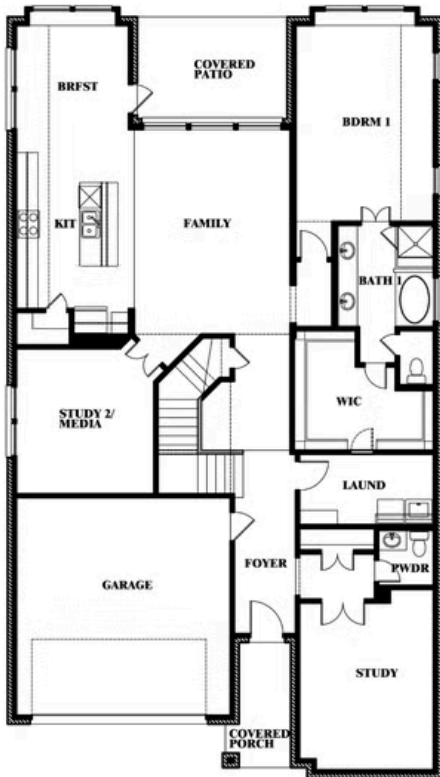

Rose

HOMES FROM
\$599,990

CLASSIC SERIES

ROCKWOOD 65

2407 ROYAL DOVE LANE, MANSFIELD, TX 76063

3-Car Garage Included

3,359
SQUARE FEET

4
BEDROOMS

3.5
BATHROOMS

2
CAR GARAGE

ELEVATION D

ELEVATION A

ELEVATION A

ELEVATION AS

ELEVATION AS

ELEVATION B

ELEVATION B

ELEVATION C

ELEVATION C

Rose

ROSE FLOOR PLAN

ROCKWOOD 65

2407 ROYAL DOVE LANE, MANSFIELD, TX 76063

Rose

Rose

ROCKWOOD 65

2407 ROYAL DOVE LANE, MANSFIELD, TX 76063

ROSE FLOOR PLAN WITH OPTIONAL BED & BATH AT STUDY

Rose
Opt. Bed & Bath at Study

This brochure is for general informational purposes and is to be used as a guide only. Changes may be made during the development process and floorplans, dimensions, fixtures, fittings, finishes and specifications are subject to change without notice. Window placement, balcony configuration, wardrobe sizes and living areas may vary slightly within each plan type. EQUAL HOUSING OPPORTUNITY