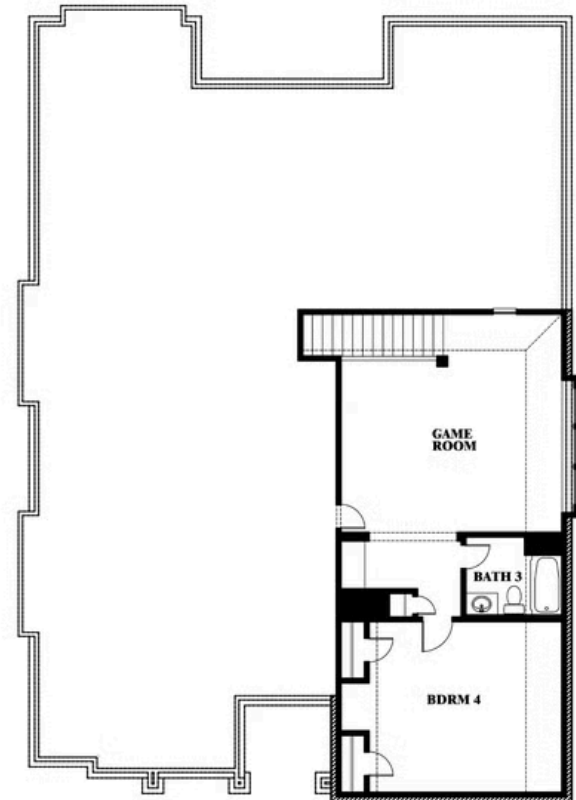

Carolina III

HOMES FROM
\$565,990

CLASSIC SERIES

ROCKWOOD 65

2407 ROYAL DOVE LANE, MANSFIELD, TX 76063

3,067
SQUARE FEET

4
BEDROOMS

3.0
BATHROOMS

ELEVATION E

ELEVATION E

ELEVATION F

ELEVATION F

Carolina III

ROCKWOOD 65

2407 ROYAL DOVE LANE, MANSFIELD, TX 76063

Carolina III

This brochure is for general informational purposes and is to be used as a guide only. Changes may be made during the development process and floorplans, dimensions, fixtures, fittings, finishes and specifications are subject to change without notice. Window placement, balcony configuration, wardrobe sizes and living areas may vary slightly within each plan type. EQUAL HOUSING OPPORTUNITY