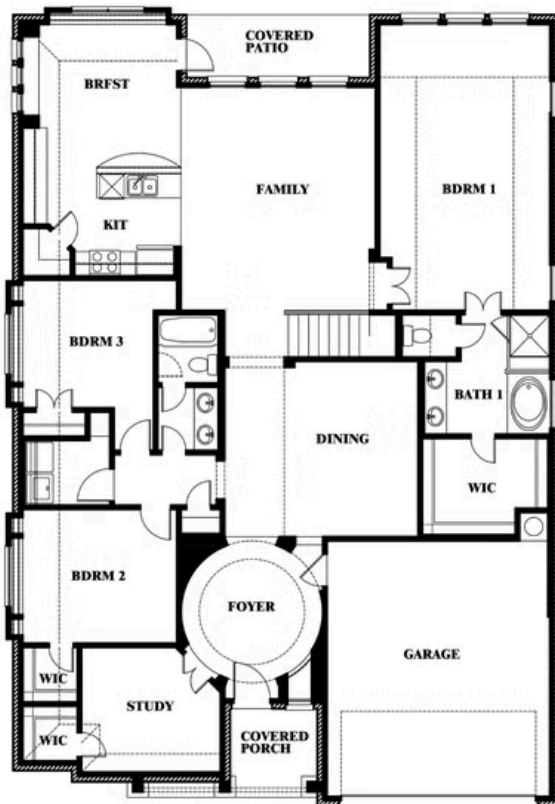

Carolina III

HOMES FROM
\$565,990

CLASSIC SERIES

ROCKWOOD 65

2407 ROYAL DOVE LANE, MANSFIELD, TX 76063

3,067
SQUARE FEET

4
BEDROOMS

3.0
BATHROOMS

2
CAR GARAGE

ELEVATION AS

ELEVATION A

ELEVATION A

ELEVATION C

ELEVATION C

ELEVATION D

ELEVATION D

ELEVATION E

ELEVATION E

ELEVATION F

ELEVATION F

Carolina III

ROCKWOOD 65

2407 ROYAL DOVE LANE, MANSFIELD, TX 76063

Carolina III

This brochure is for general informational purposes and is to be used as a guide only. Changes may be made during the development process and floorplans, dimensions, fixtures, fittings, finishes and specifications are subject to change without notice. Window placement, balcony configuration, wardrobe sizes and living areas may vary slightly within each plan type. EQUAL HOUSING OPPORTUNITY