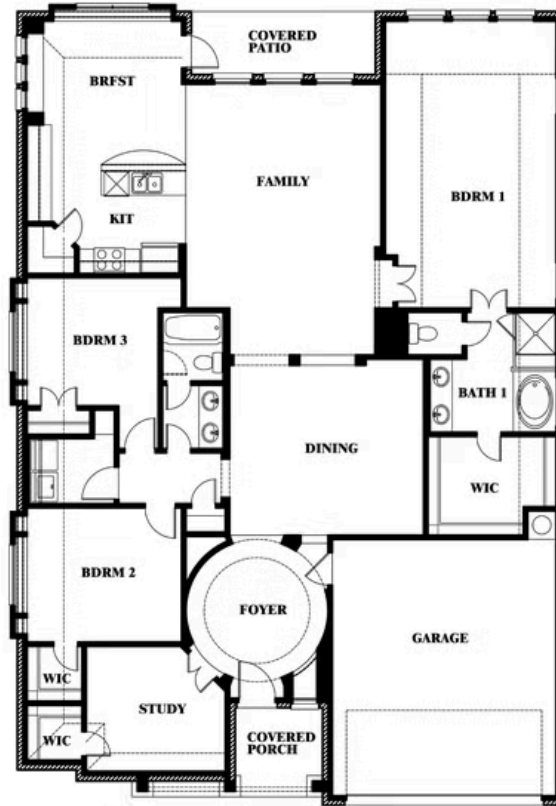

Carolina

HOMES FROM
\$499,990

CLASSIC SERIES

ROCKWOOD 65

2407 ROYAL DOVE LANE, MANSFIELD, TX 76063

2,313
SQUARE FEET

3
BEDROOMS

2.0
BATHROOMS

2
CAR GARAGE

ELEVATION C

Document generated Feb 23, 2025. Prices, plans, square footage, features and materials are subject to change at any time without notice and vary among communities. Listed prices are for informational purposes only, are not binding, and do not create any contractual obligation(s). The price of any home is dependent on numerous factors, all of which are unique to a specific home, and is not guaranteed until specified in a binding contract. Pricing of elevations and additional optional beds/baths vary per plan. Some plans require a premium homesite. Please ask the Community Manager for details. Renderings of homes are artist concepts and may not reflect exact colors and materials.

Carolina

ROCKWOOD 65

2407 ROYAL DOVE LANE, MANSFIELD, TX 76063

Carolina

This brochure is for general informational purposes and is to be used as a guide only. Changes may be made during the development process and floorplans, dimensions, fixtures, fittings, finishes and specifications are subject to change without notice. Window placement, balcony configuration, wardrobe sizes and living areas may vary slightly within each plan type. EQUAL HOUSING OPPORTUNITY