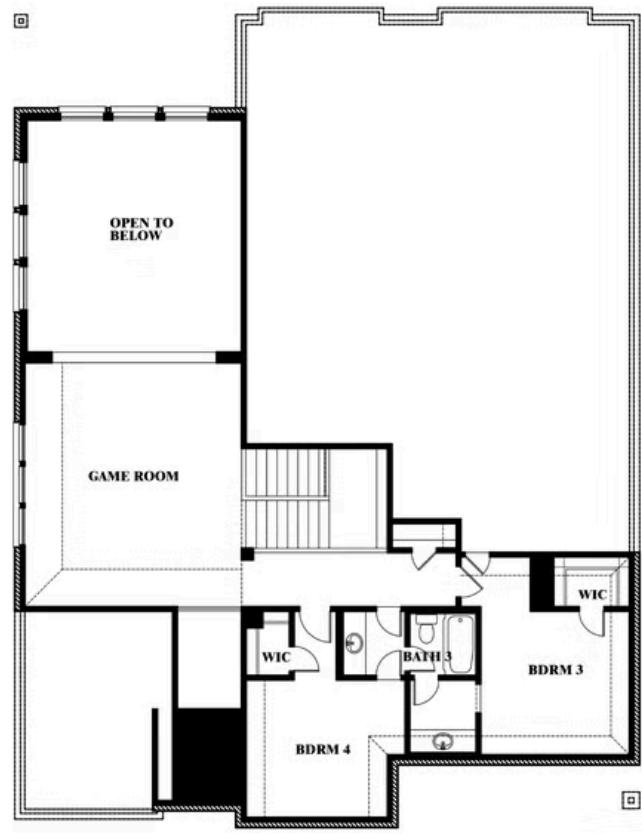

Bellflower

HOMES FROM
\$612,990

CLASSIC SERIES

ROCKWOOD 65

2407 ROYAL DOVE LANE, MANSFIELD, TX 76063

3,527
SQUARE FEET

4
BEDROOMS

3.5
BATHROOMS

Bellflower

ROCKWOOD 65

2407 ROYAL DOVE LANE, MANSFIELD, TX 76063

BELLFLOWER FLOOR PLAN

Bellflower

This brochure is for general informational purposes and is to be used as a guide only. Changes may be made during the development process and floorplans, dimensions, fixtures, fittings, finishes and specifications are subject to change without notice. Window placement, balcony configuration, wardrobe sizes and living areas may vary slightly within each plan type. EQUAL HOUSING OPPORTUNITY