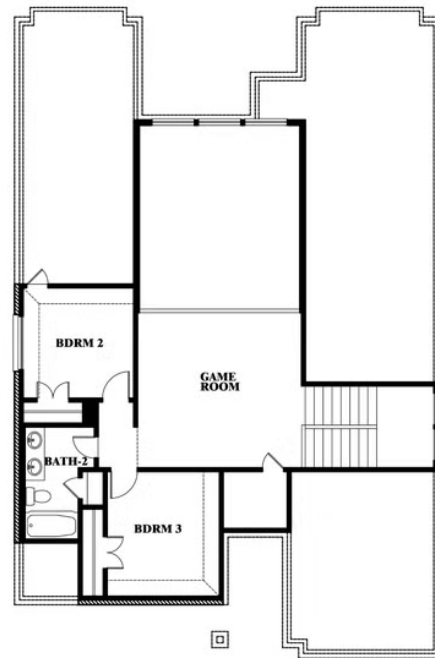

VIOLET ELEVATION B

ELEVATION B

Violet

VIOLET FLOOR PLAN

UNION PARK

1817 RUNNING CREEK TRAIL, LITTLE ELM, TX 76227

Violet