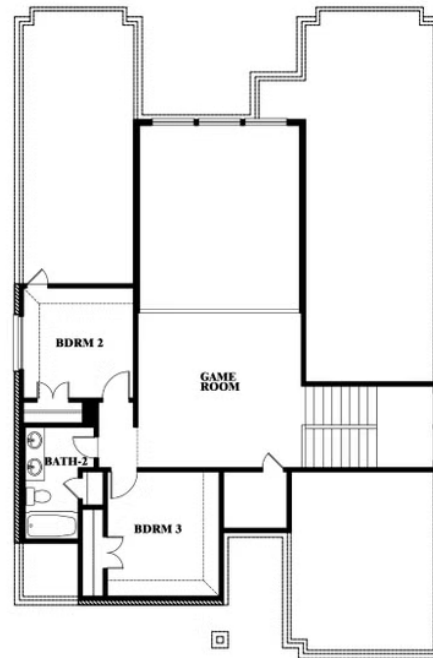

Violet

VIOLET FLOOR PLAN WITH OPTIONAL BEDROOM AT STUDY

UNION PARK

1817 RUNNING CREEK TRAIL, LITTLE ELM, TX 76227

Violet

Opt. Bed 5 & Bath 4 at Study