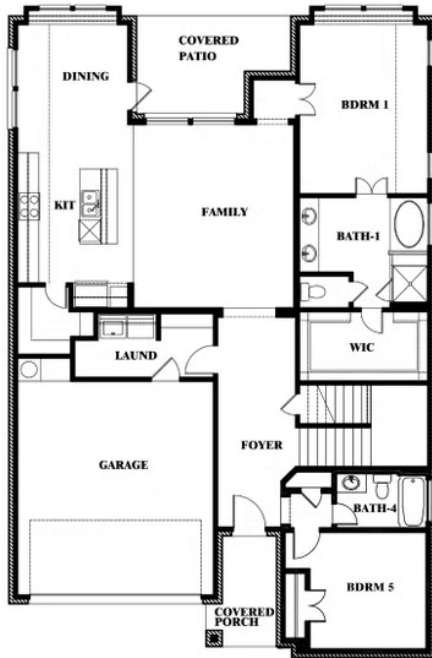

Violet

VIOLET FLOOR PLAN WITH OPTIONAL BEDROOM AT STUDY

UNION PARK

1817 RUNNING CREEK TRAIL, LITTLE ELM, TX 76227

Violet

Opt. Bed 5 & Bath 4 at Study